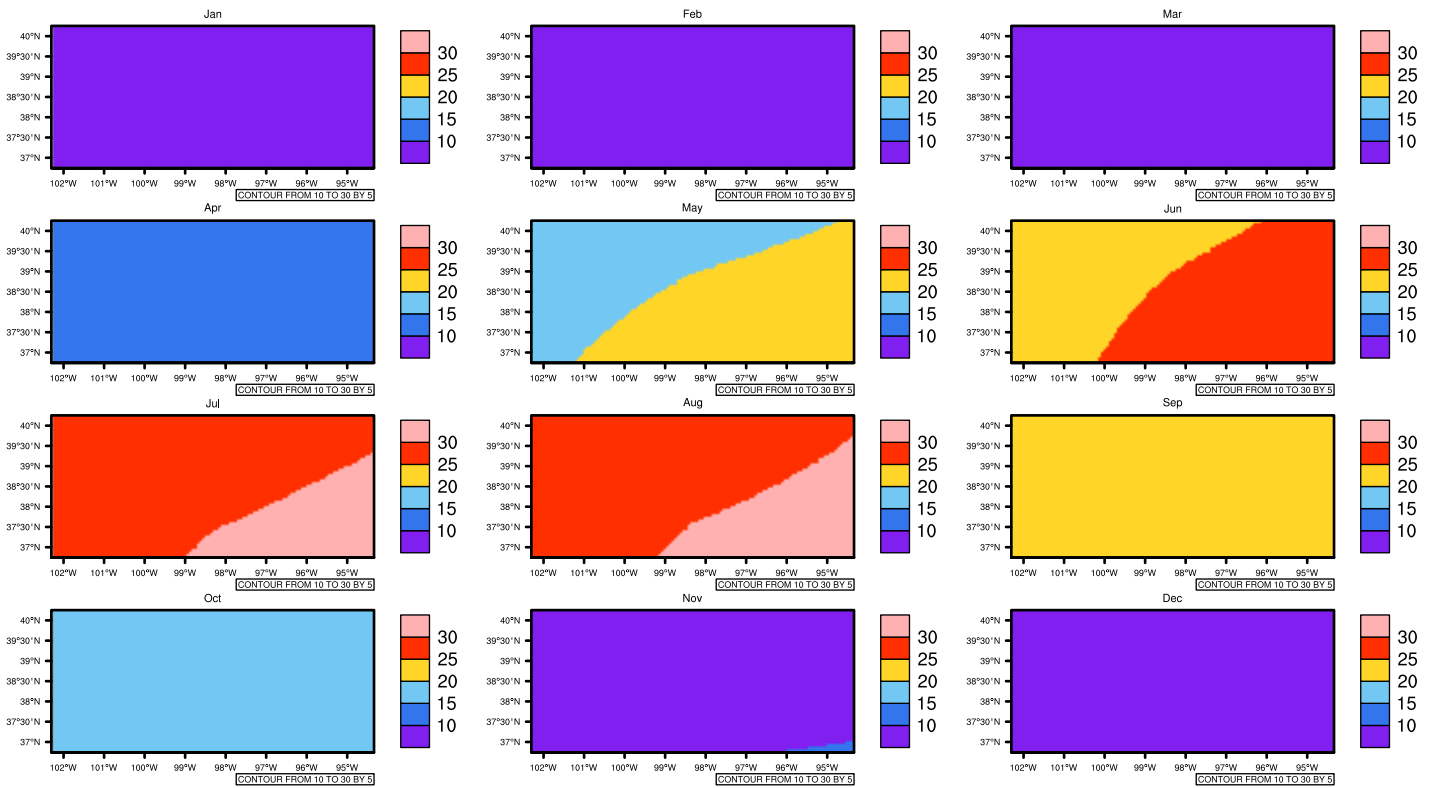

Monthly Daily Averaget(c) In 2090-2099 GFDL-ESM2M RCP85 - Kansas