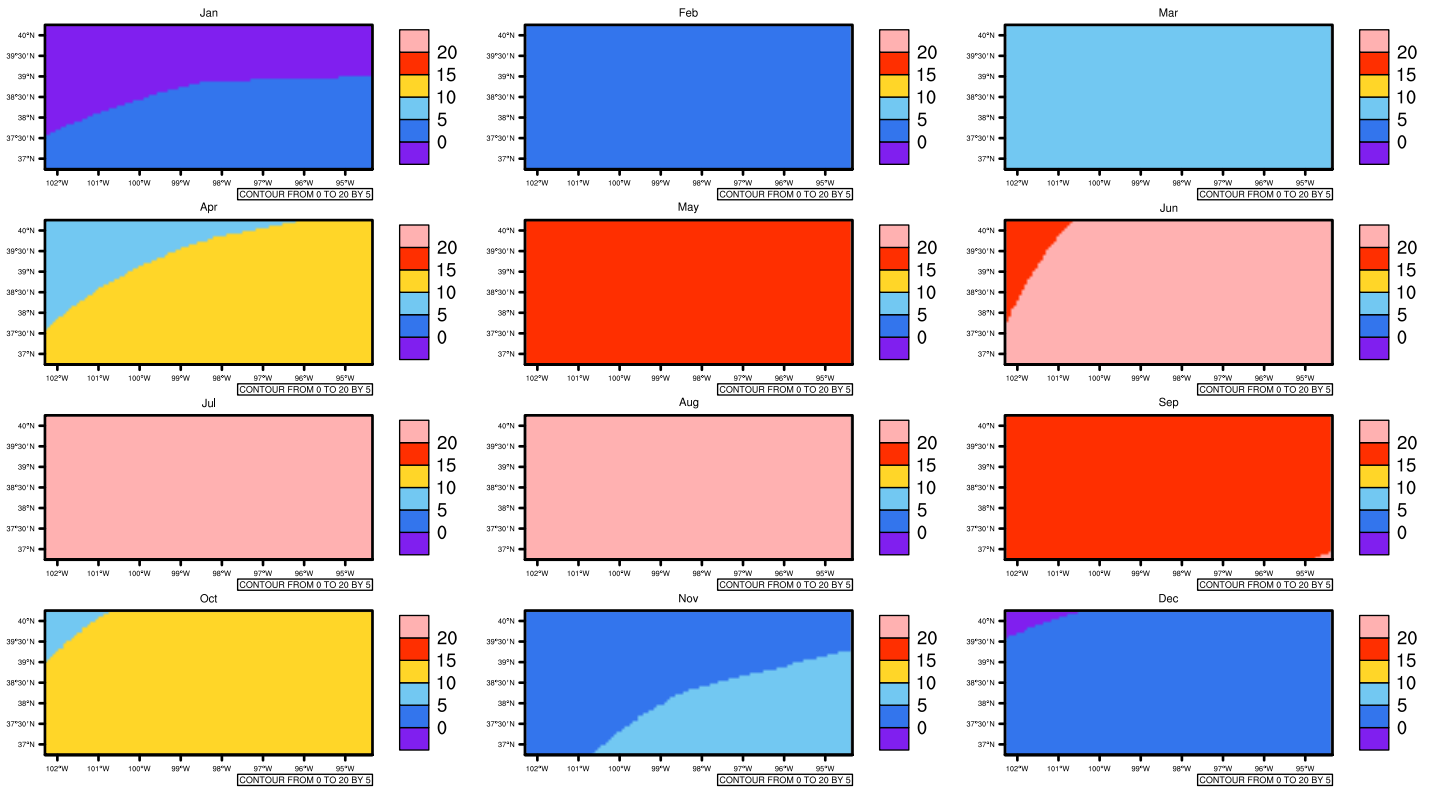

Monthly Daily Averaget(c) In 1975-2005 GFDL-ESM2M historical - Kansas