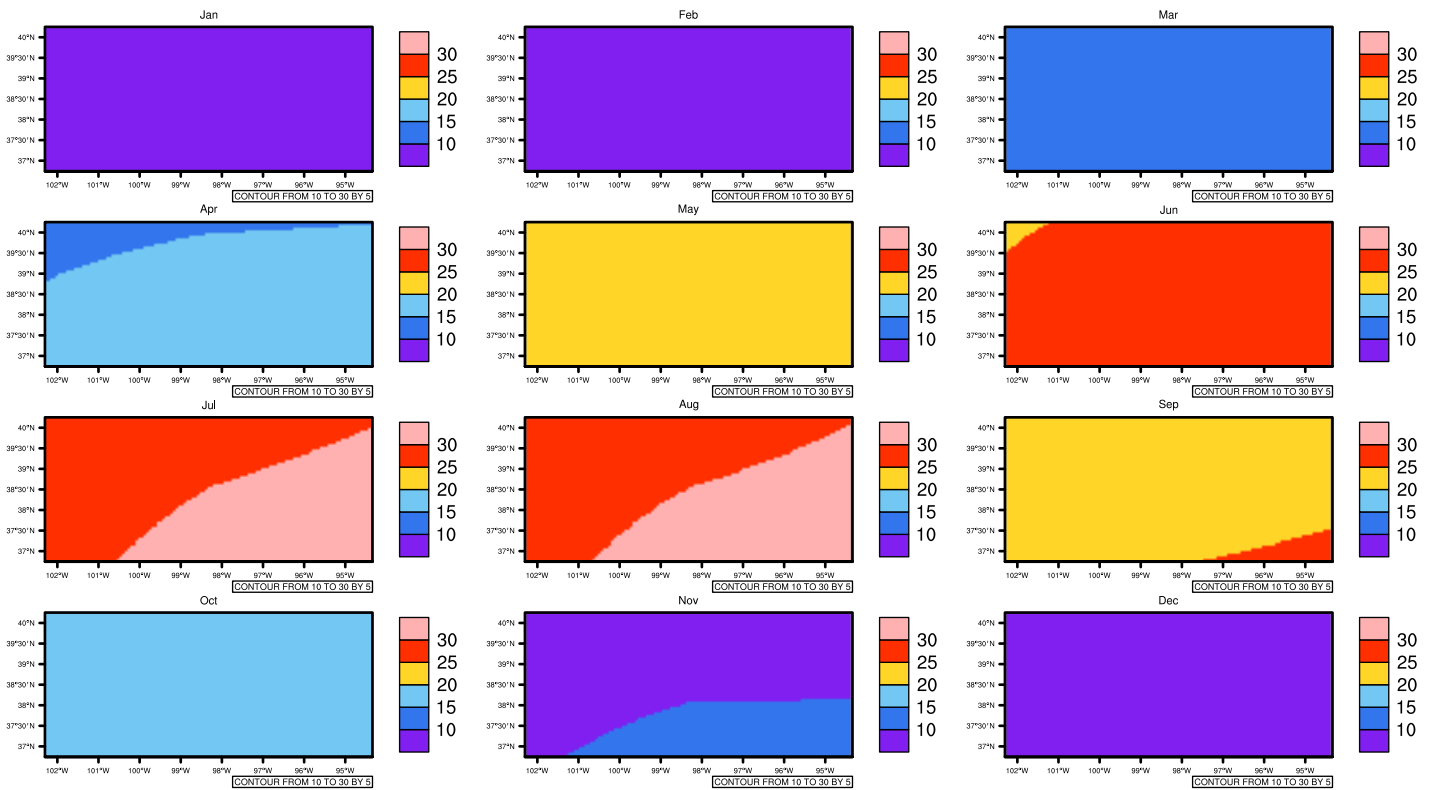

Monthly Daily Average temperature (c) In 1975-2005 GFDL-ESM2M historical - Kansas