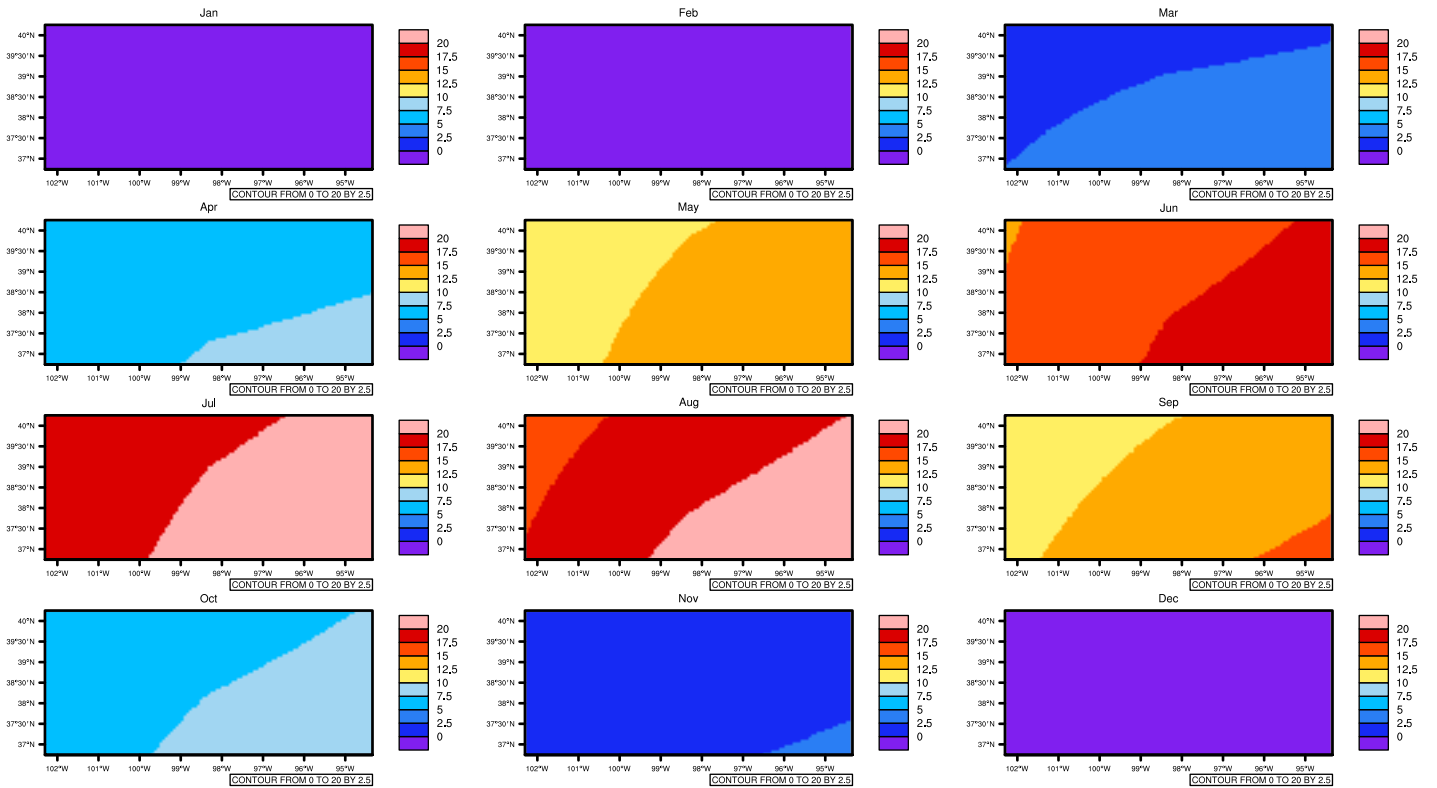

Monthly Daily Averagetamin(c) In 1975-2005 GFDL-ESM2M historical - Kansas