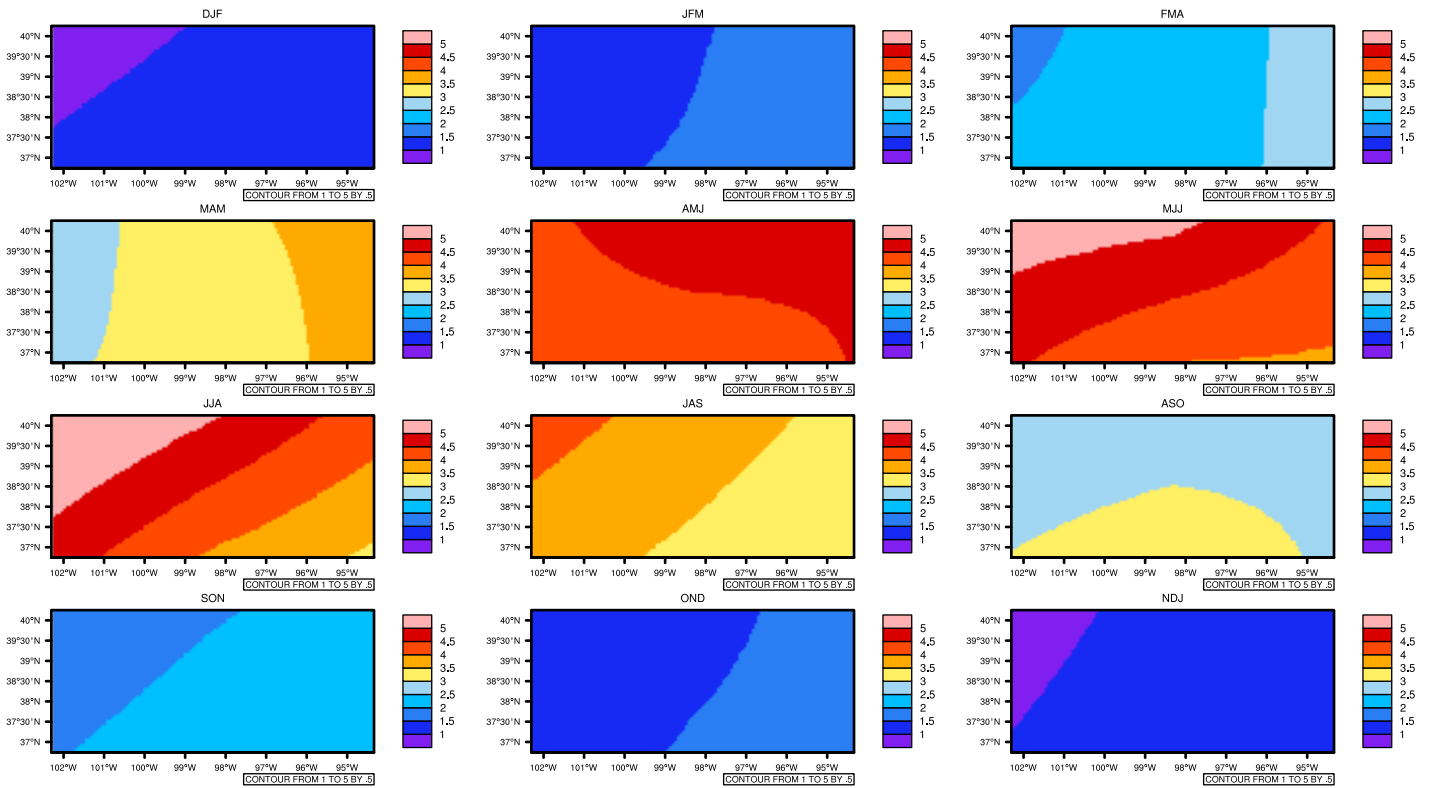

Seasonally Daily Average pr(mm/day) In 2070-2079 GFDL-ESM2M RCP45 - Kansas