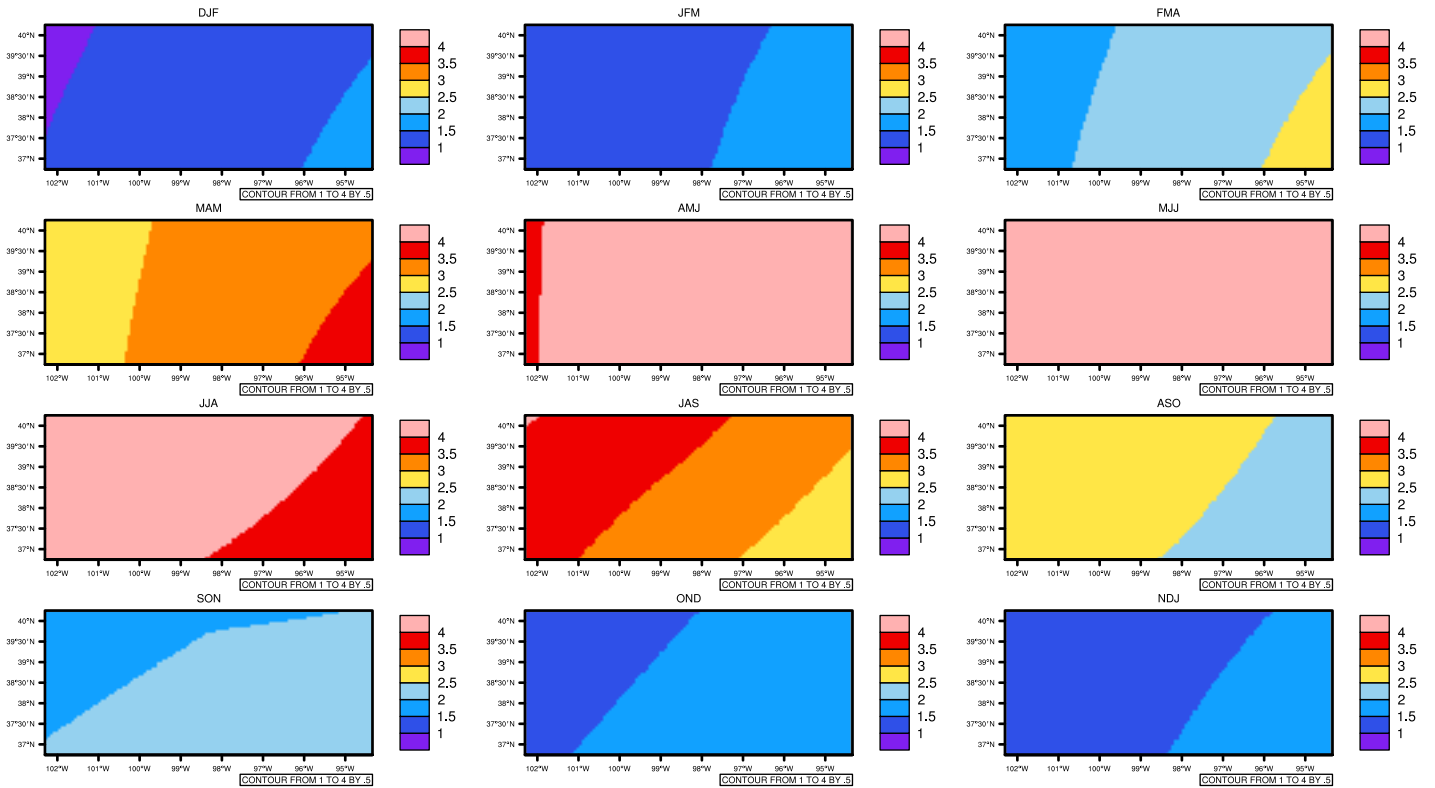

Seasonally pr (mm/day) In 1975-2005 GFDL-ESM2M historical - Kansas