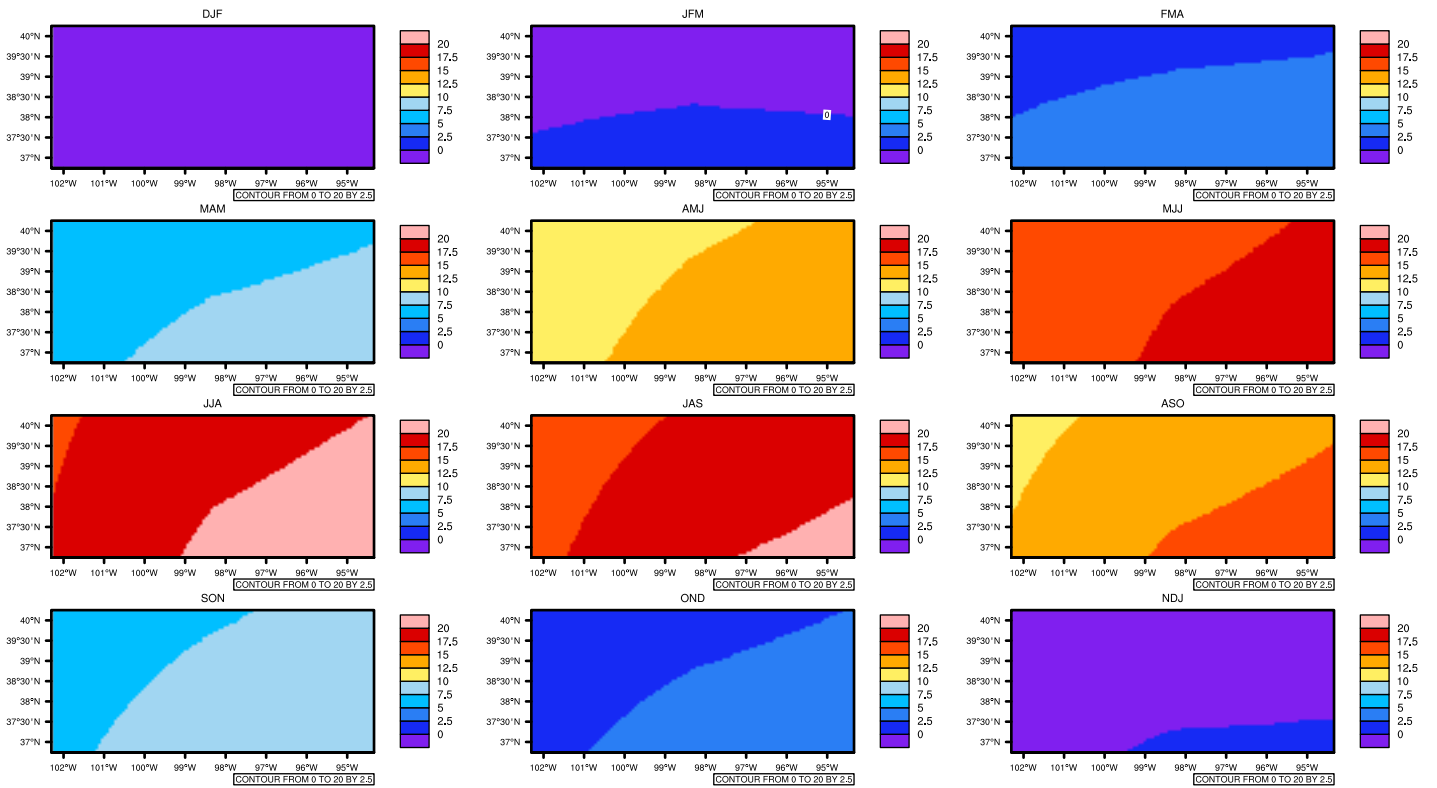

Seasonally Daily Average tasmin(c) In 2020-2029 GFDL-ESM2M RCP85 - Kansas