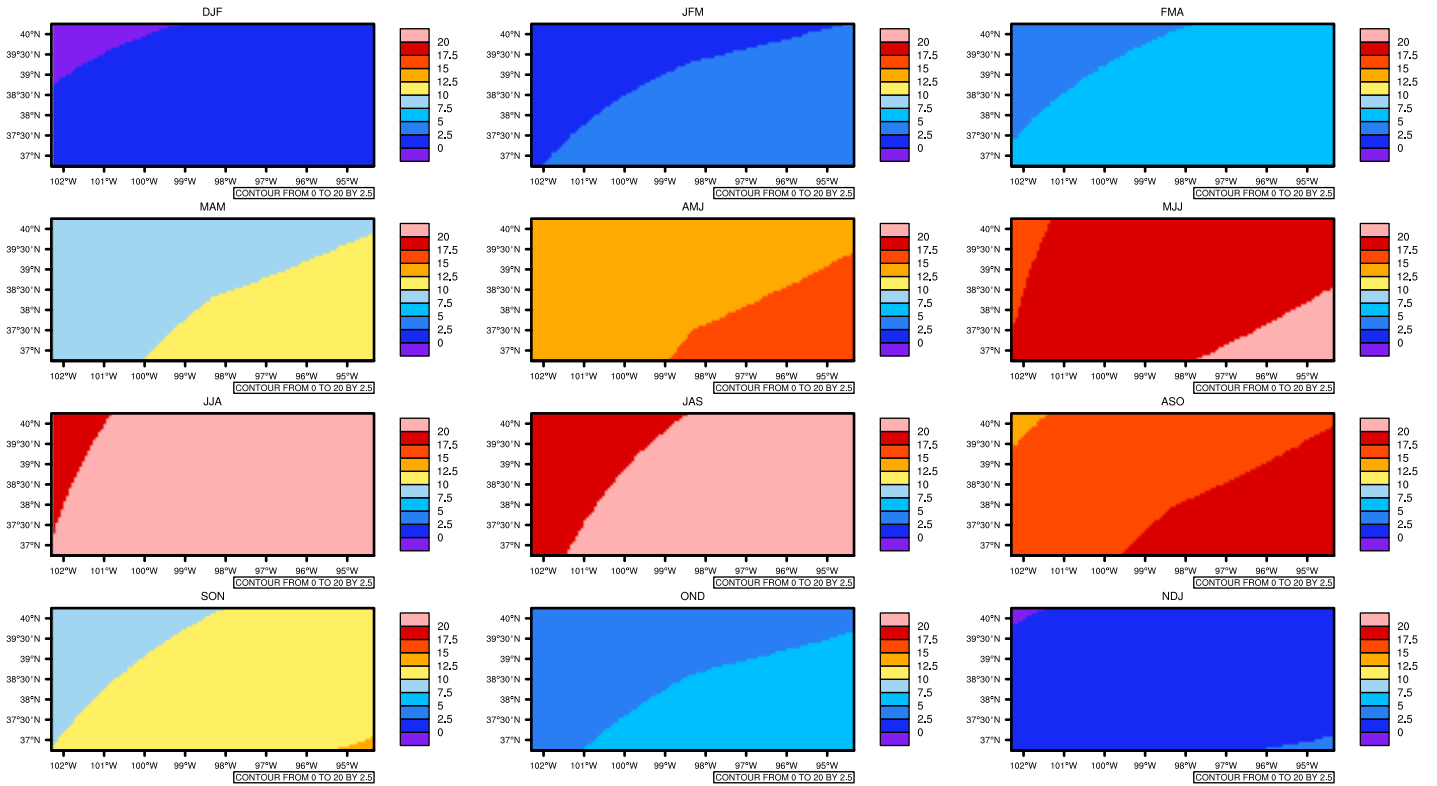

Seasonally Daily Averagetasmin(c) In 2080-2089 GFDL-ESM2M RCP85 - Kansas