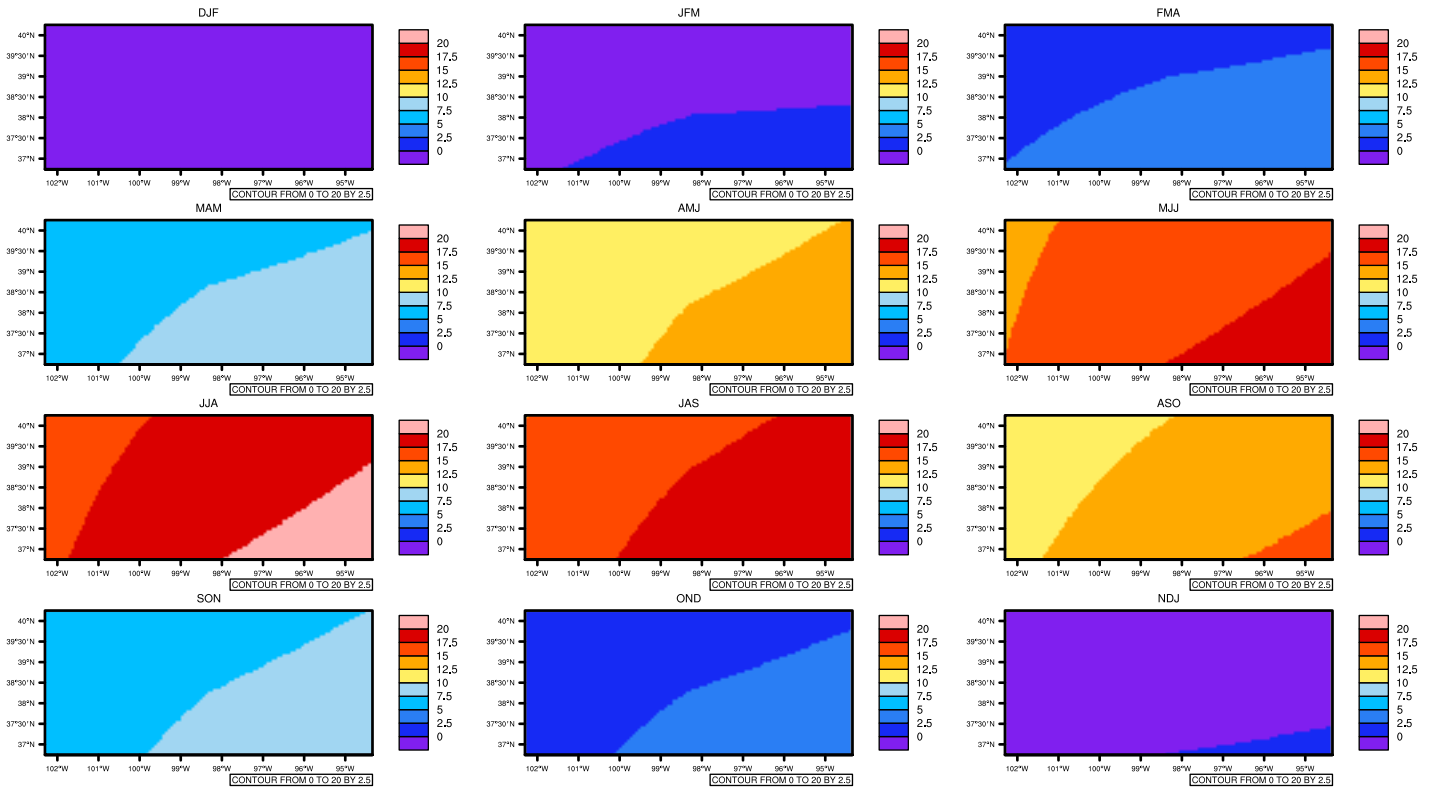

Seasonally Daily Averagetasmin(c) In 1975-2005 GFDL-ESM2M historical - Kansas