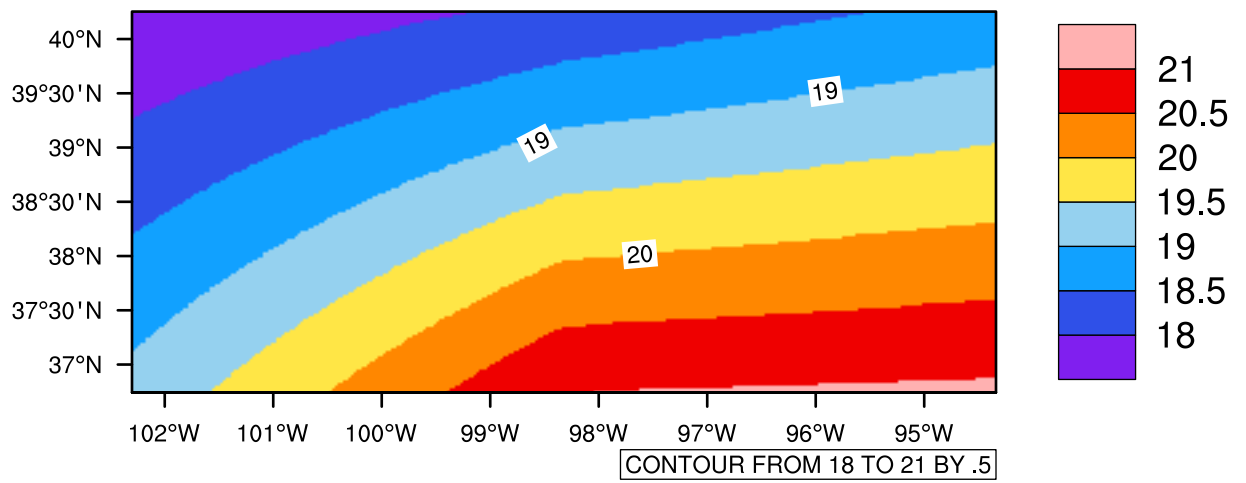

Yearly tasmax(c) In 2060-2069 GFDL-ESM2M RCP85 - Kansas

[You can request maps from any dataset from the AgriMetSoft Team.](#)