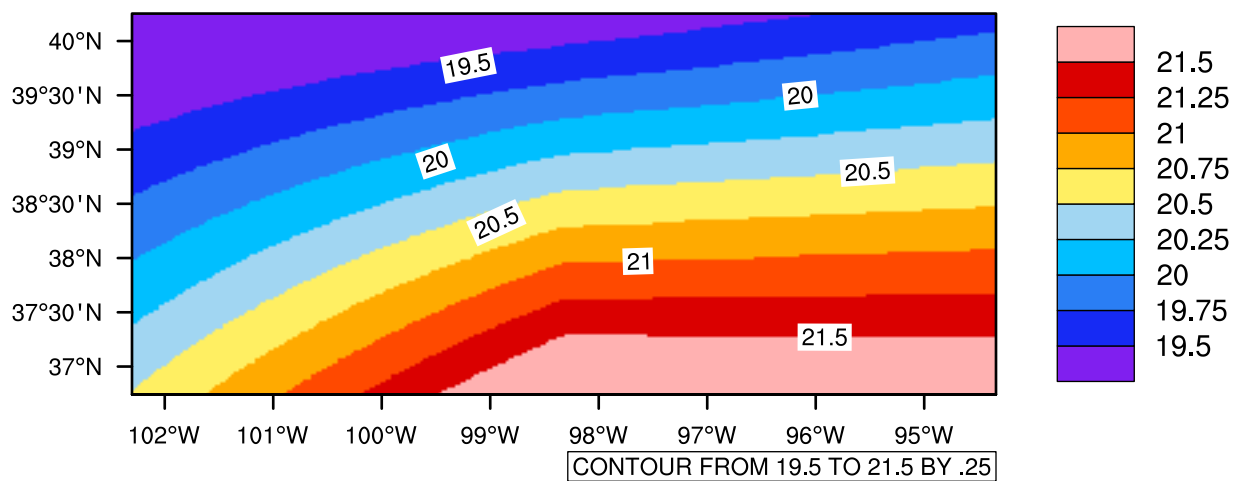

Yearly tasmax(c) In 2070-2079 GFDL-ESM2M RCP85 - Kansas

[You can request maps from any dataset from the AgriMetSoft Team.](#)