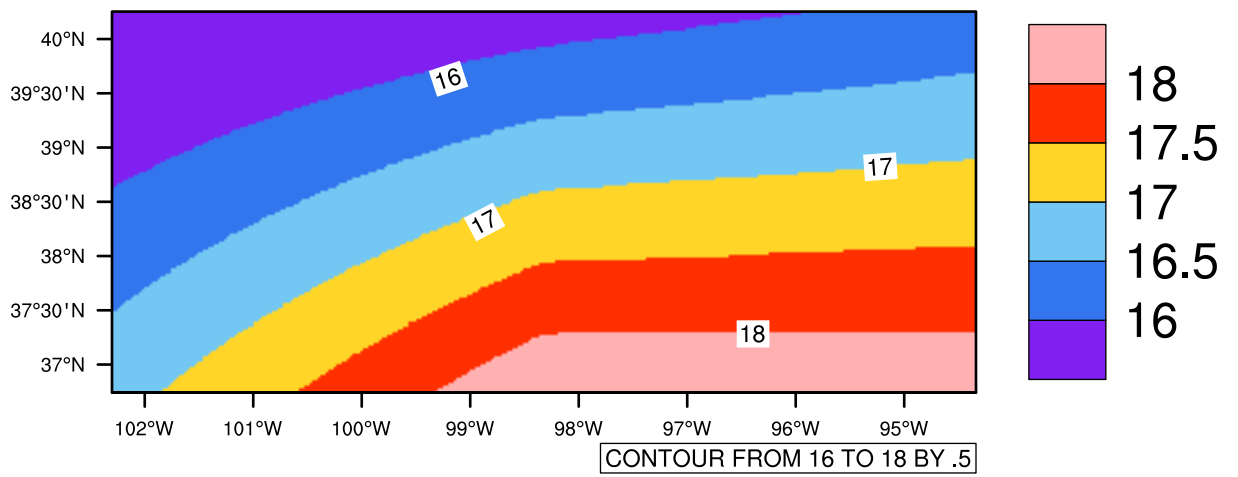

Yearly tasmx(c) In 1975-2005 GFDL-ESM2M historical - Kansas

[You can request maps from any dataset from the AgriMetSoft Team.](#)