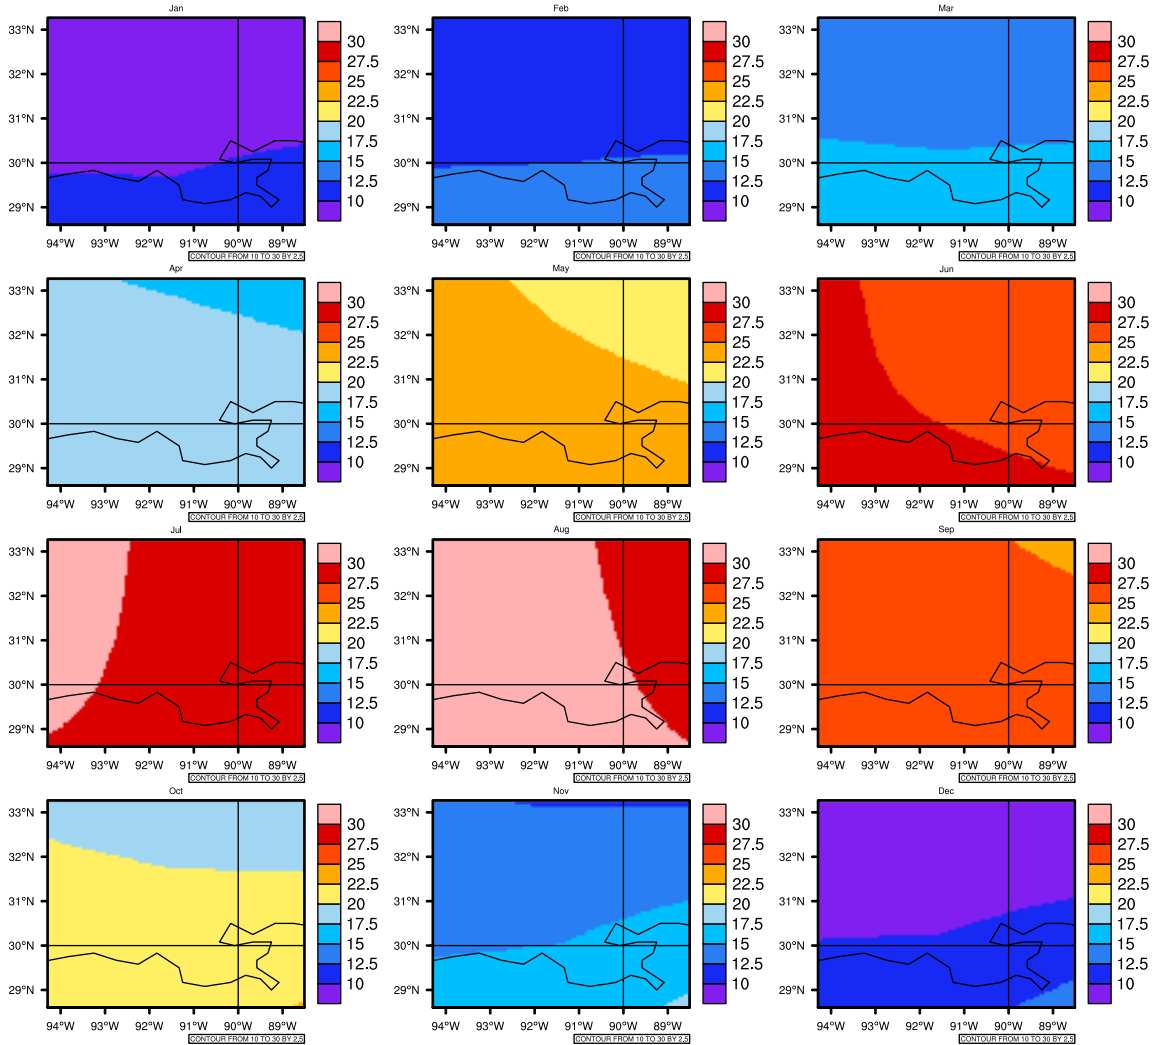

Monthly Daily Averaget(c) In 2020-2029 GFDL-ESM2M RCP45 - Louisiana

AgrMetSoft (2020). Climate Maps. Available on:
<https://agrimetsoft.com/maps>

[Order a new map on <https://agrimetsoft.com/order>