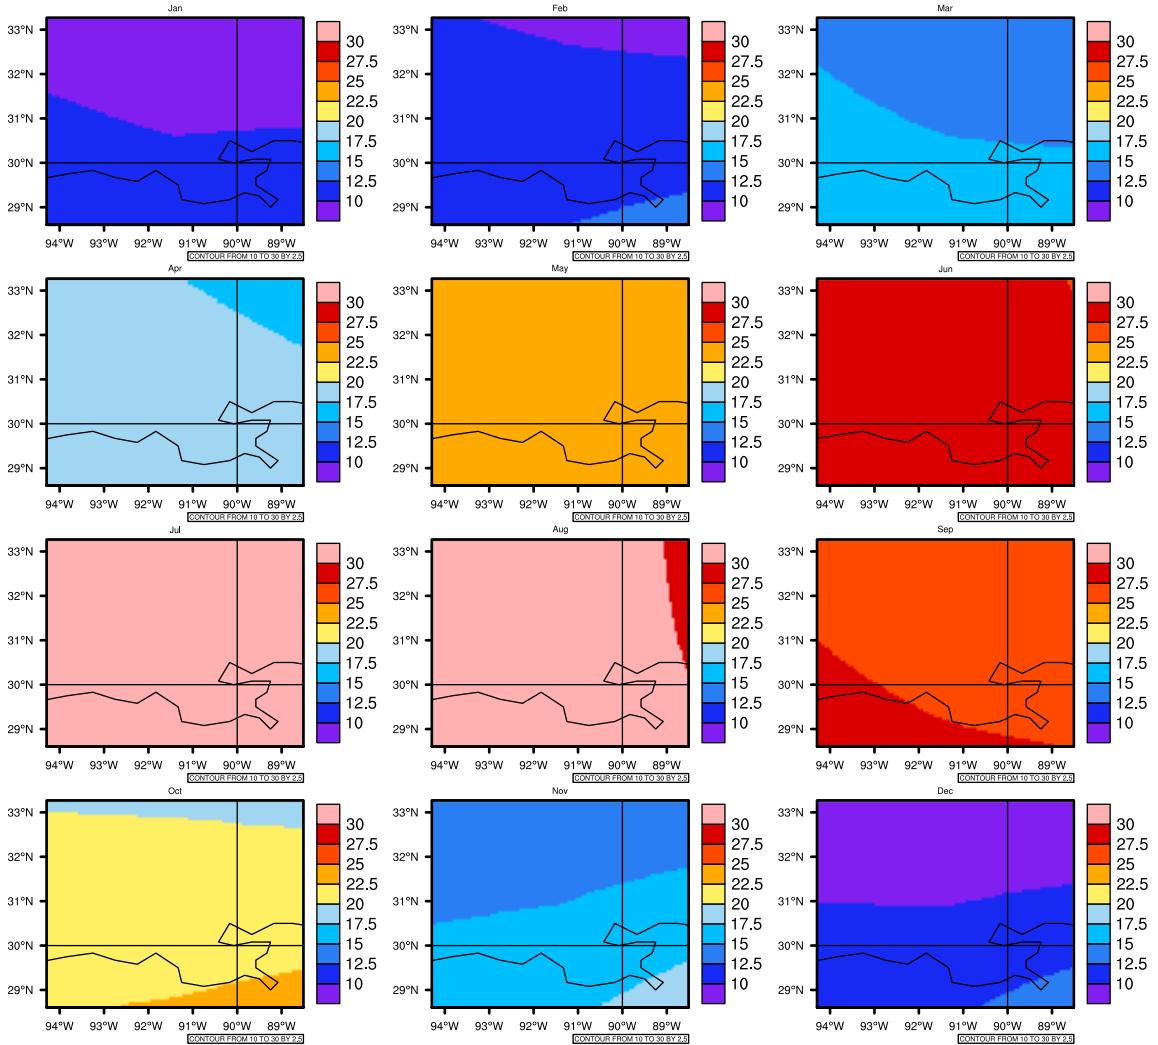

Monthly Daily Averaget(c) In 2040-2049 GFDL-ESM2M RCP45 - Louisiana

AgrMetSoft (2020). Climate Maps. Available on:
<https://agrimetsoft.com/maps>

Order a new map on <https://agrimetsoft.com/order>