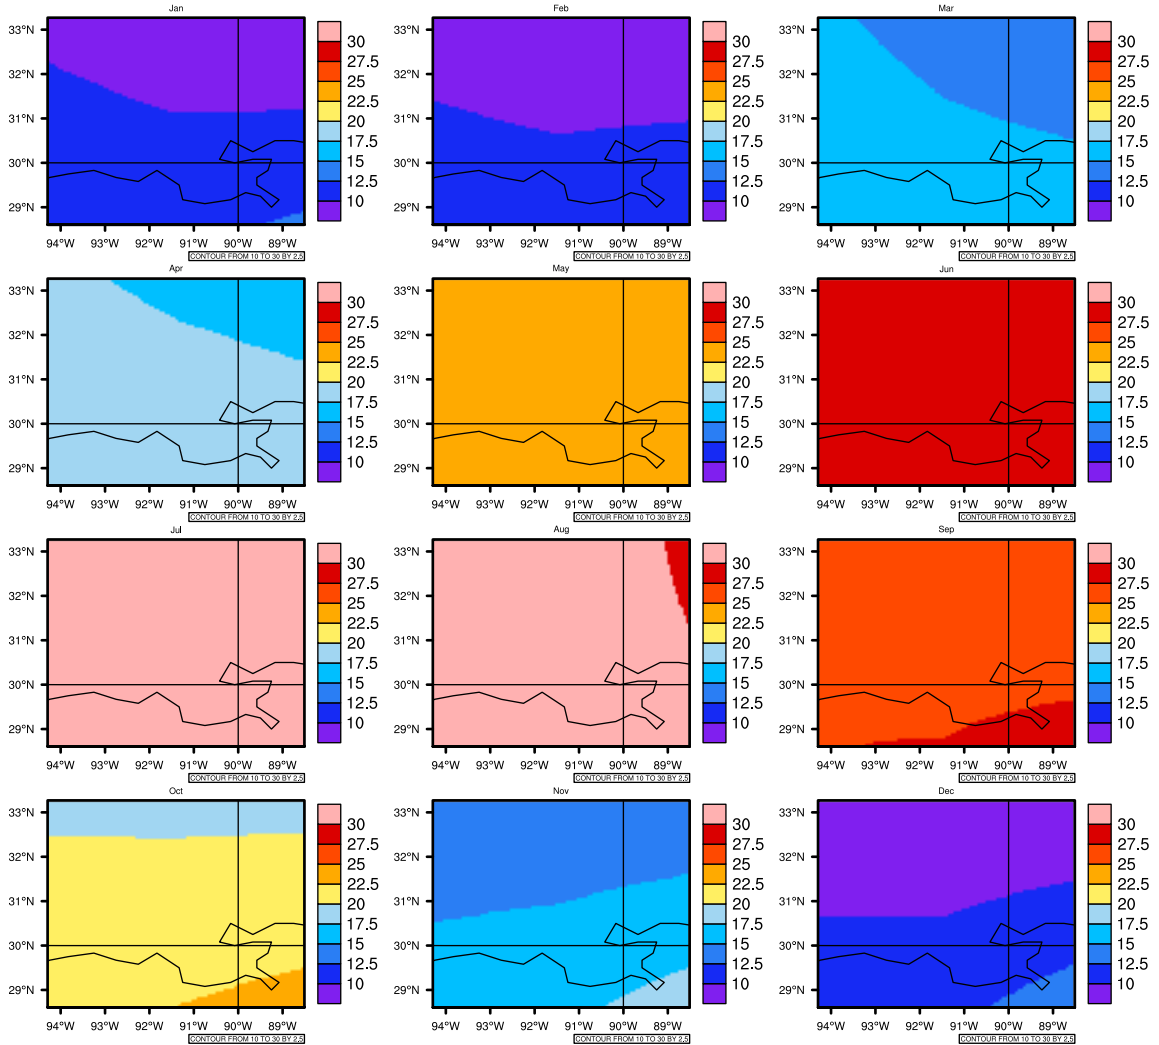

Monthly Daily Averaget(c) In 2050-2059 GFDL-ESM2M RCP45 - Louisiana

AgrMetSoft (2020). Climate Maps. Available on:
<https://agrimetsoft.com/maps>

Order a new map on <https://agrimetsoft.com/order>