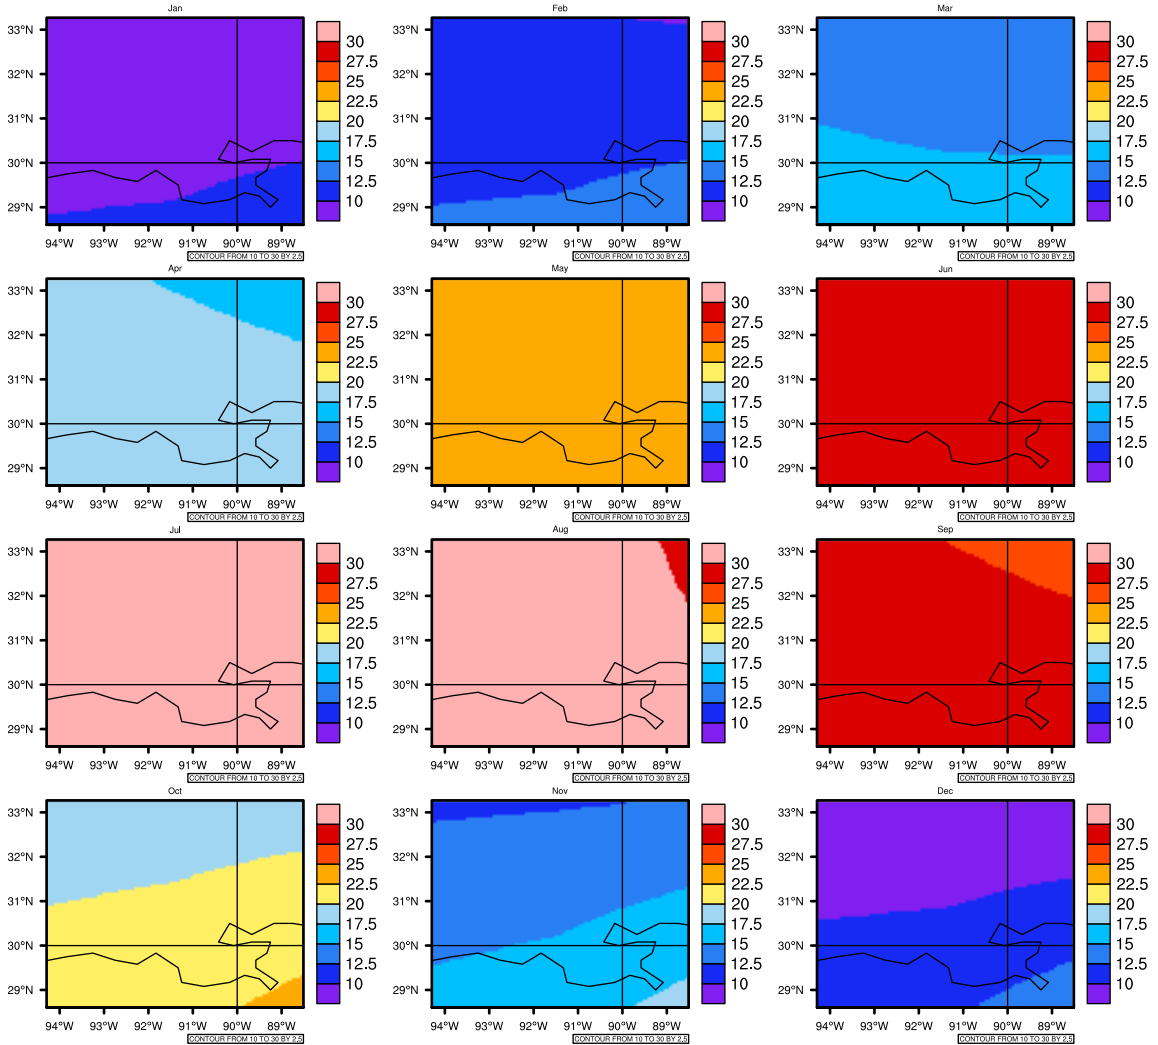

## Monthly Daily Averaget(c) In 2060-2069 GFDL-ESM2M RCP45 - Louisiana

AgrMetSoft (2020). Climate Maps. Available on:  
<https://agrimetsoft.com/maps>

Order a new map on <https://agrimetsoft.com/order>