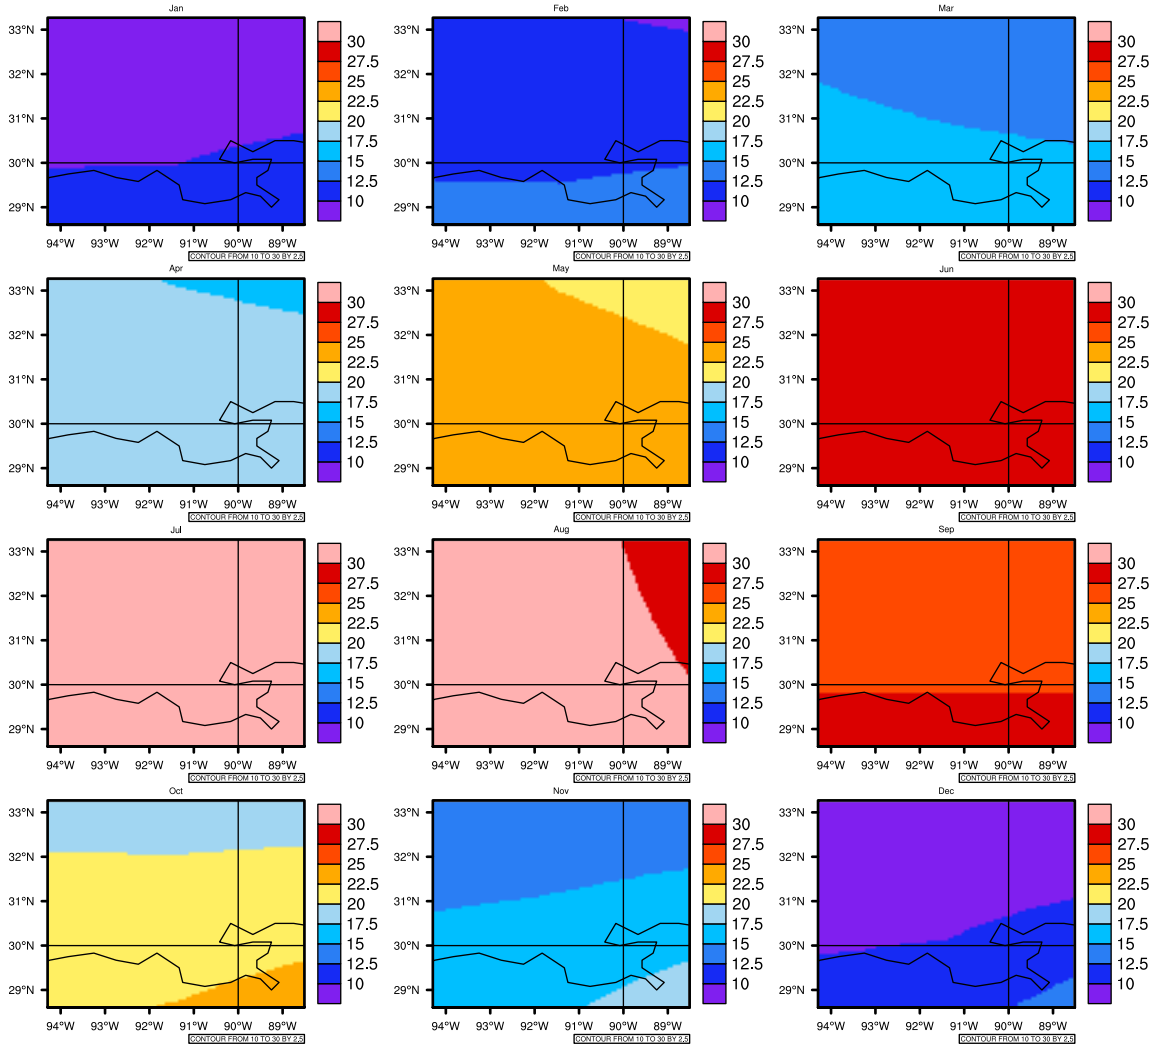

Monthly Daily Averaget(c) In 2070-2079 GFDL-ESM2M RCP45 - Louisiana

AgrMetSoft (2020). Climate Maps. Available on:
<https://agrimetsoft.com/maps>

Order a new map on <https://agrimetsoft.com/order>