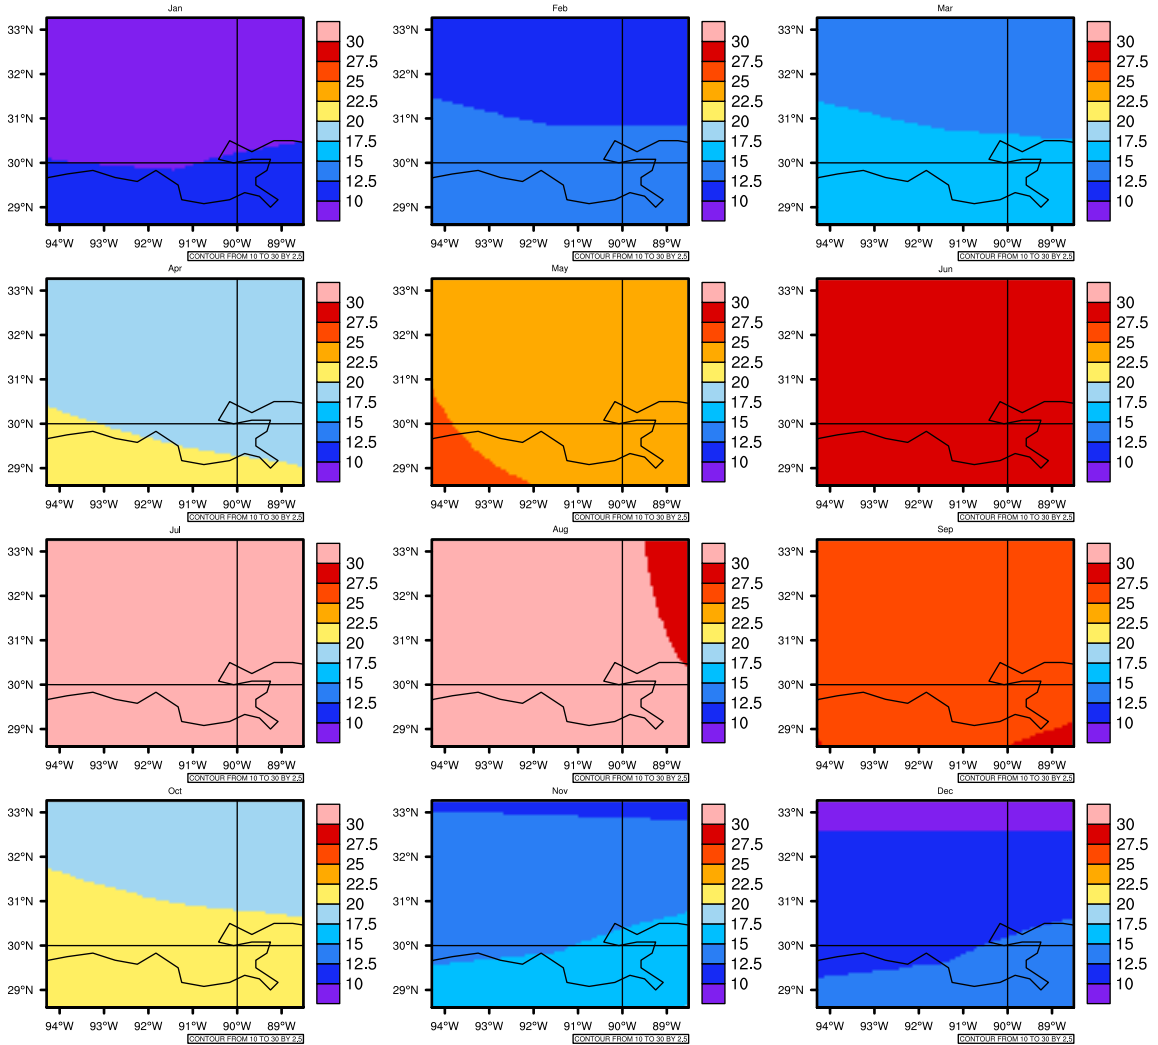

Monthly Daily Averaget(c) In 2080-2089 GFDL-ESM2M RCP45 - Louisiana

AgrMetSoft (2020). Climate Maps. Available on:
<https://agrimetsoft.com/maps>

Order a new map on <https://agrimetsoft.com/order>