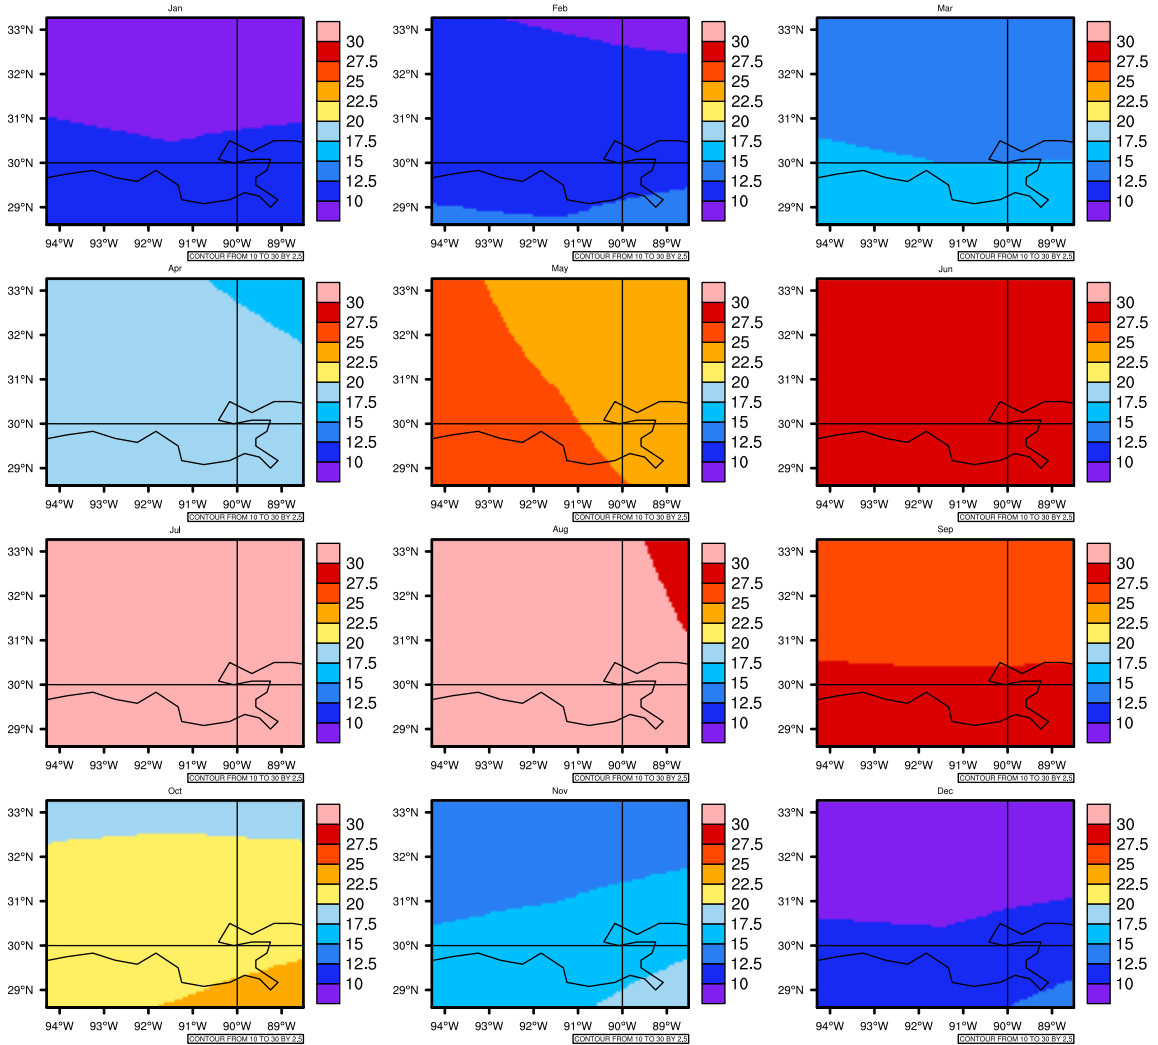

Monthly Daily Averaget(c) In 2090-2099 GFDL-ESM2M RCP45 - Louisiana

AgrMetSoft (2020). Climate Maps. Available on:
<https://agrimetsoft.com/maps>

Order a new map on <https://agrimetsoft.com/order>