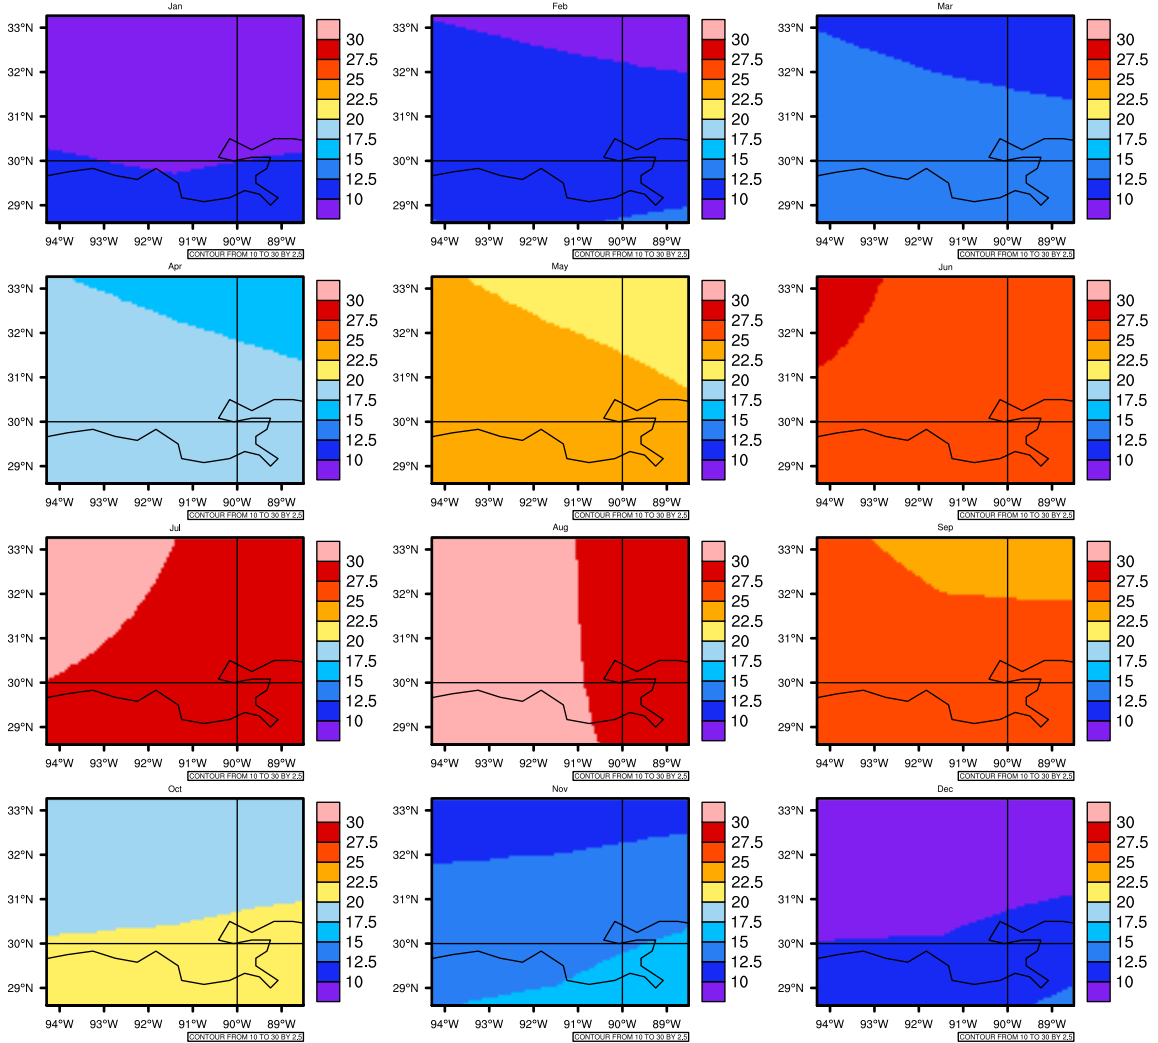

Monthly Daily Averaget(c) In 2020-2029 GFDL-ESM2M RCP85 - Louisiana

AgrMetSoft (2020). Climate Maps. Available on:
<https://agrimetsoft.com/maps>

[Order a new map on <https://agrimetsoft.com/order>