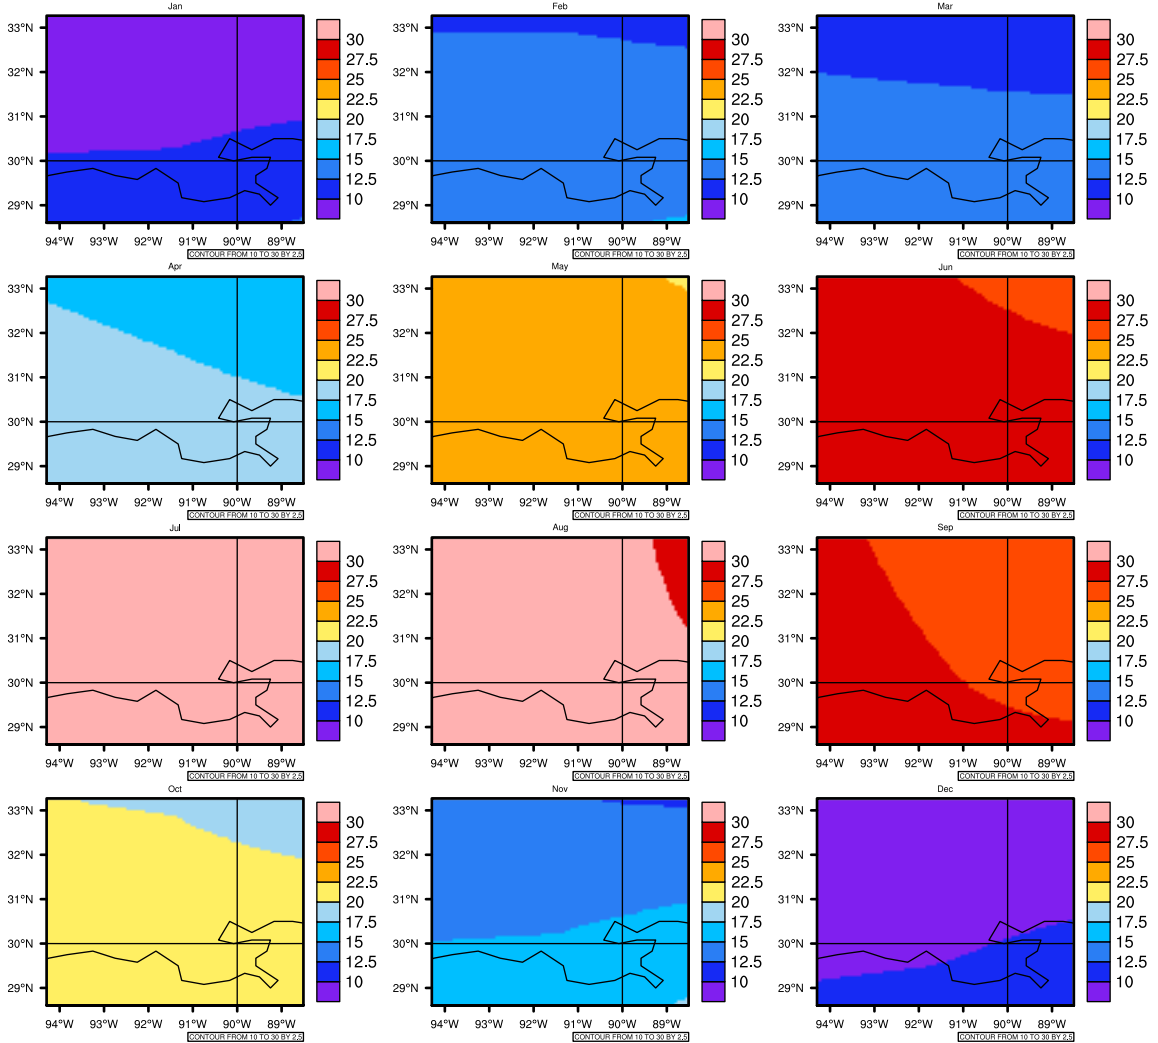

## Monthly Daily Averaget(c) In 2040-2049 GFDL-ESM2M RCP85 - Louisiana

AgrMetSoft (2020). Climate Maps. Available on:  
<https://agrimetsoft.com/maps>

Order a new map on <https://agrimetsoft.com/order>