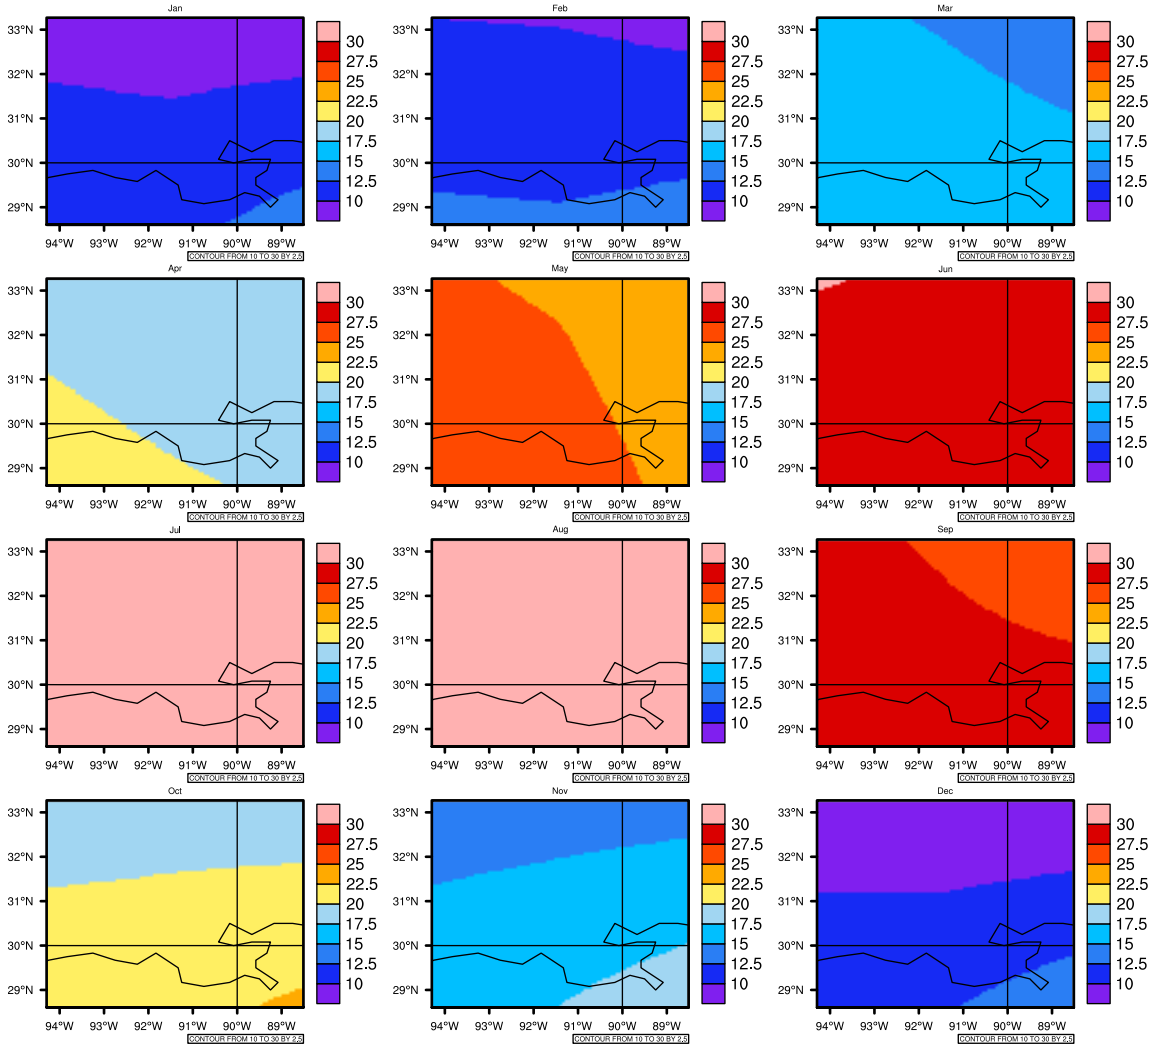

Monthly Daily Averaget(c) In 2050-2059 GFDL-ESM2M RCP85 - Louisiana

AgrMetSoft (2020). Climate Maps. Available on:
<https://agrimetsoft.com/maps>

Order a new map on <https://agrimetsoft.com/order>