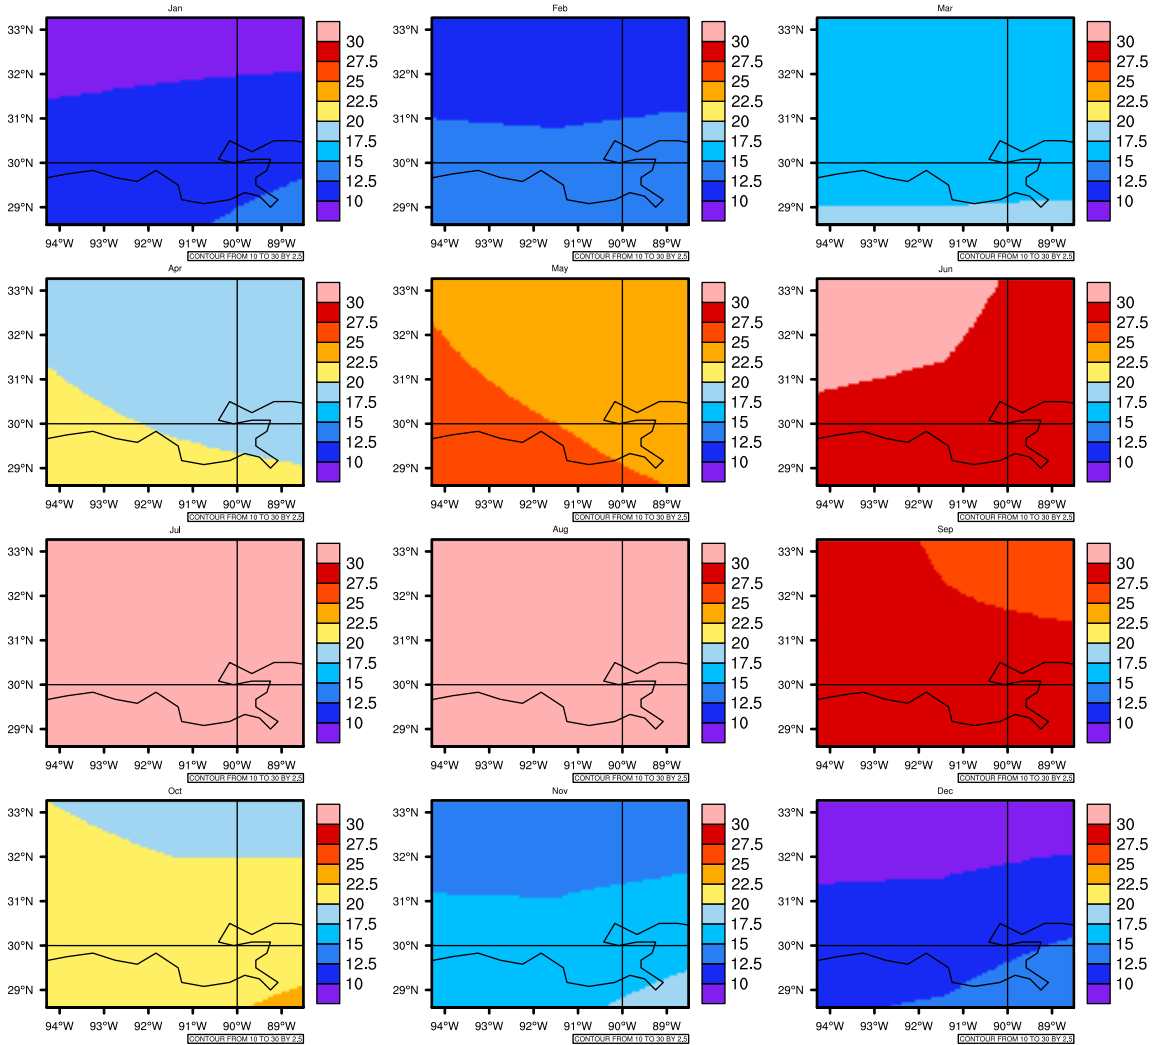

Monthly Daily Averaget(c) In 2060-2069 GFDL-ESM2M RCP85 - Louisiana

AgrMetSoft (2020). Climate Maps. Available on:
<https://agrimetsoft.com/maps>

Order a new map on <https://agrimetsoft.com/order>