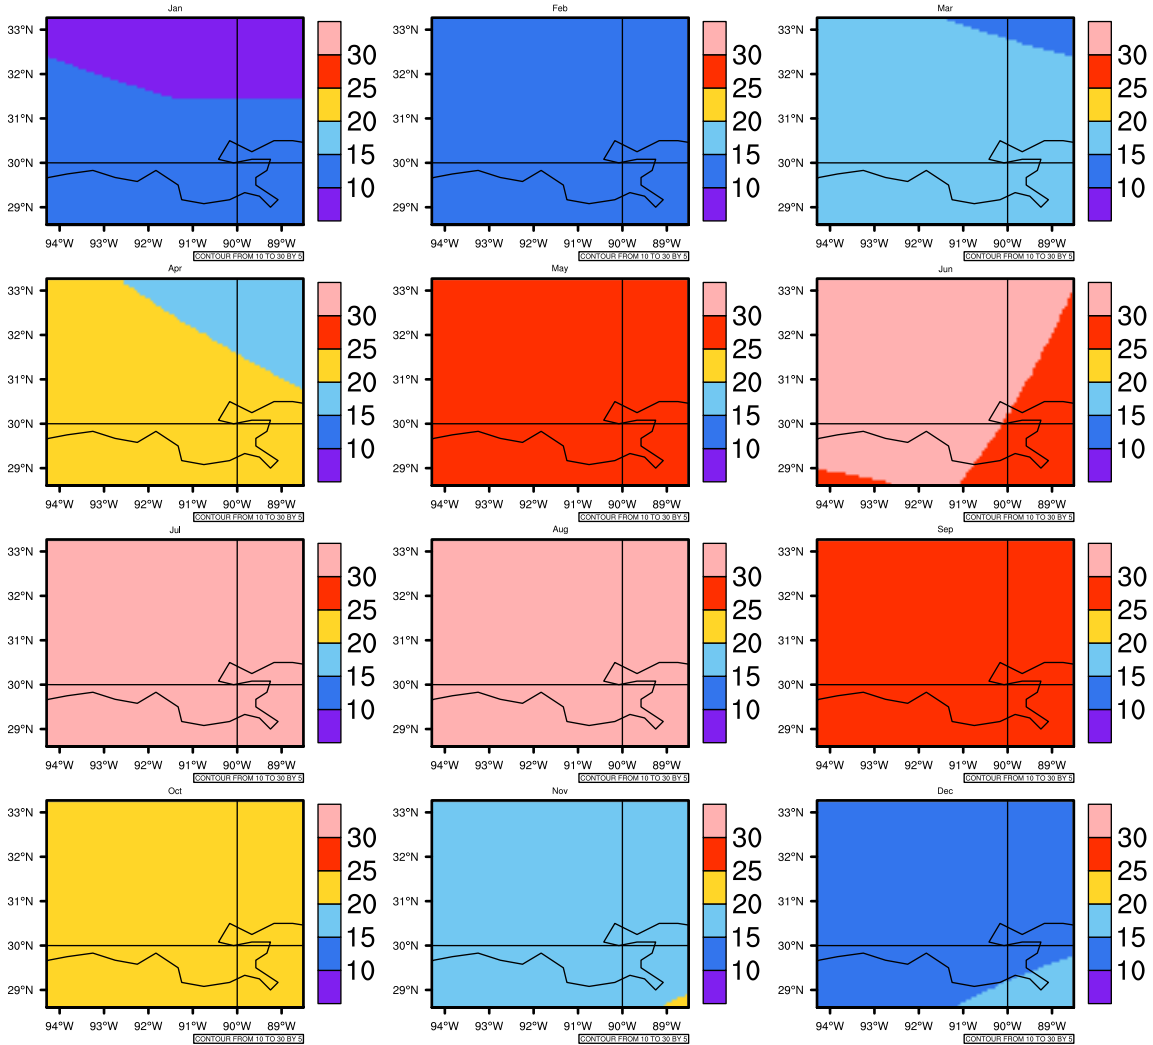

## Monthly Daily Averaget(c) In 2070-2079 GFDL-ESM2M RCP85 - Louisiana

AgrMetSoft (2020). Climate Maps. Available on:  
<https://agrimetsoft.com/maps>

[Order a new map on <https://agrimetsoft.com/order>