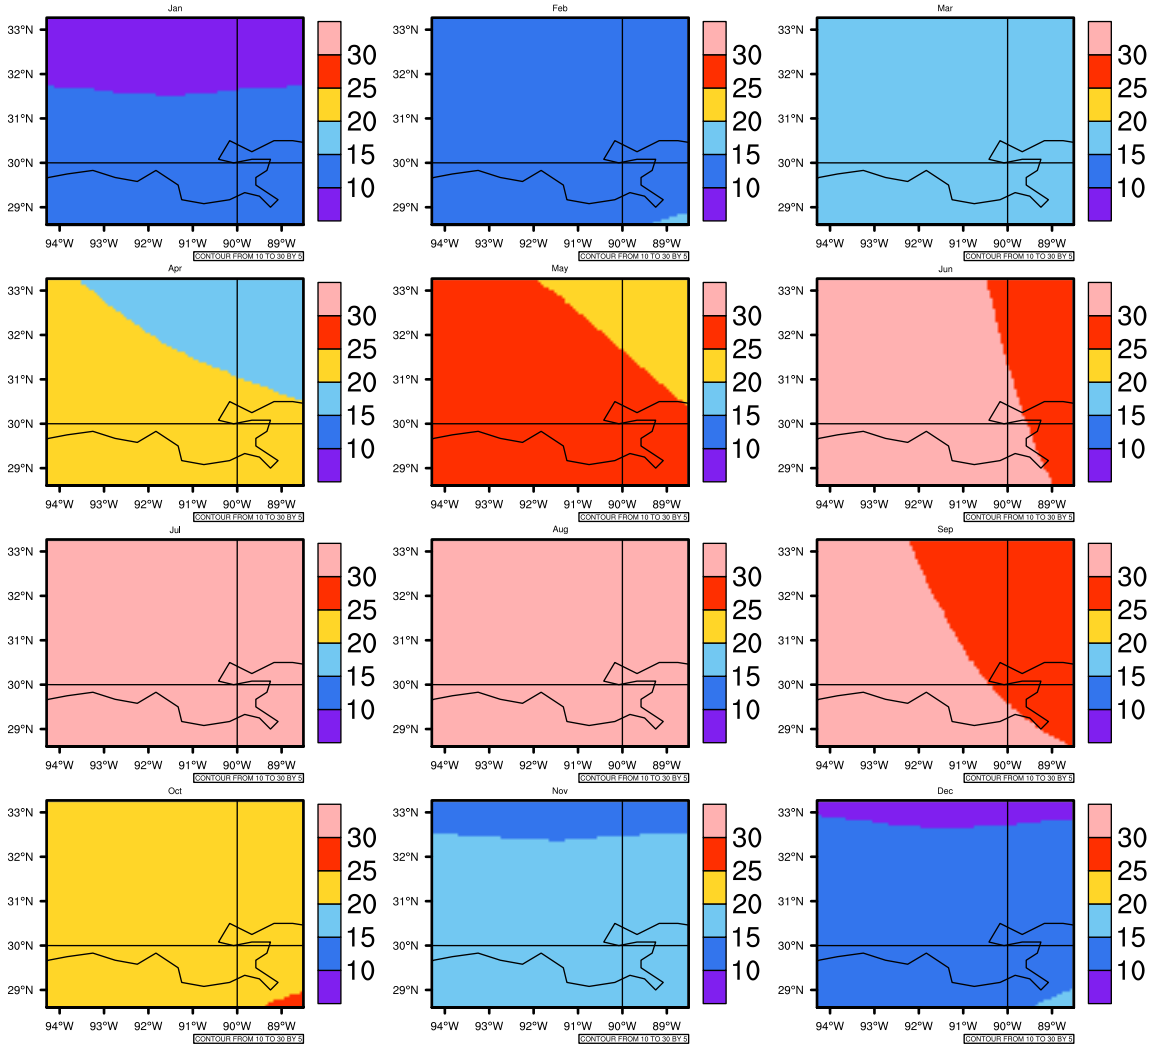

Monthly Daily Averaget(c) In 2080-2089 GFDL-ESM2M RCP85 - Louisiana

AgrMetSoft (2020). Climate Maps. Available on:
<https://agrimetsoft.com/maps>

[Order a new map on <https://agrimetsoft.com/order>