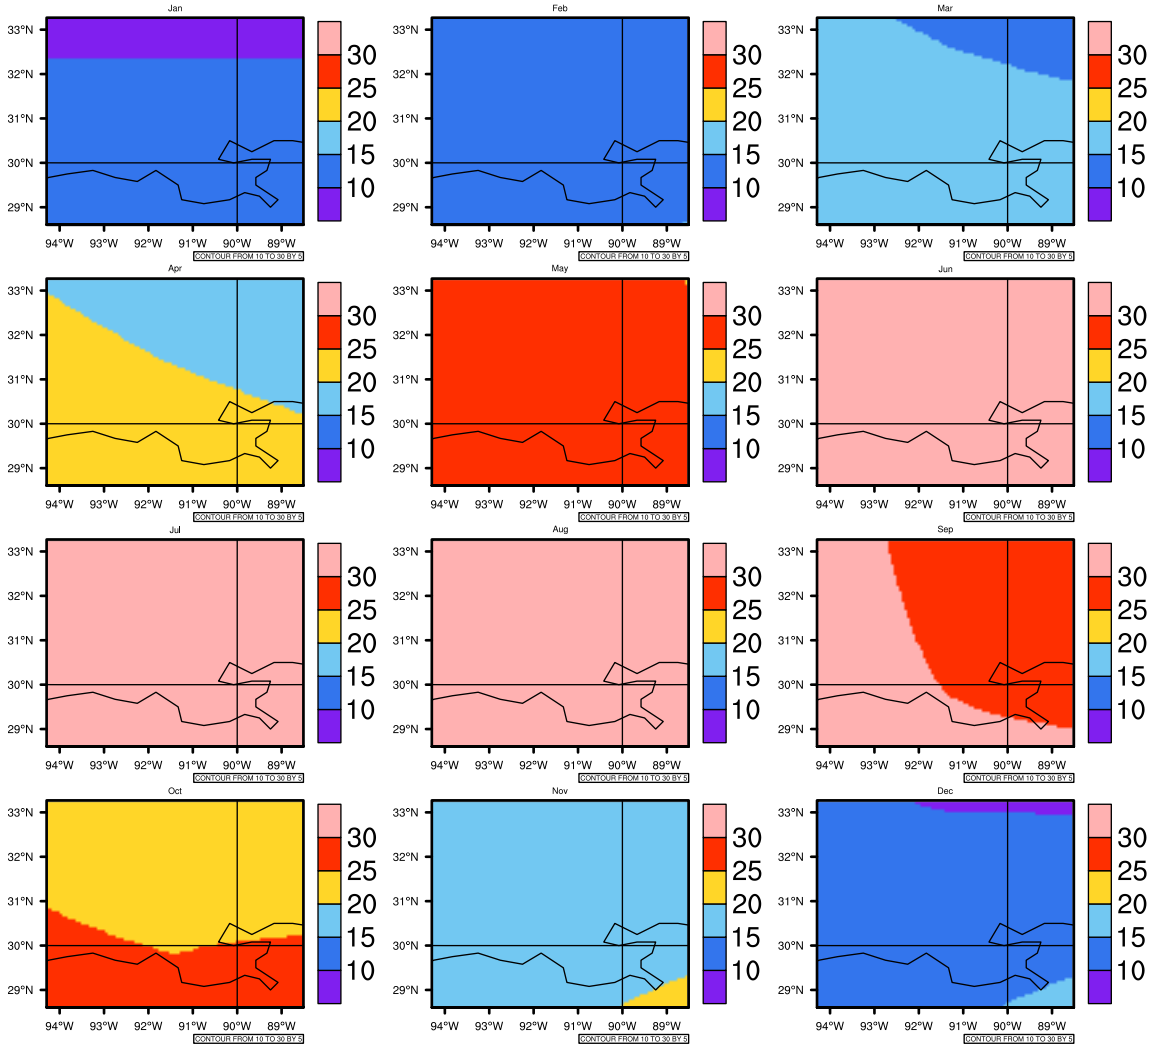

## Monthly Daily Averaget(c) In 2090-2099 GFDL-ESM2M RCP85 - Louisiana

AgrMetSoft (2020). Climate Maps. Available on:  
<https://agrimetsoft.com/maps>

[Order a new map on <https://agrimetsoft.com/order>