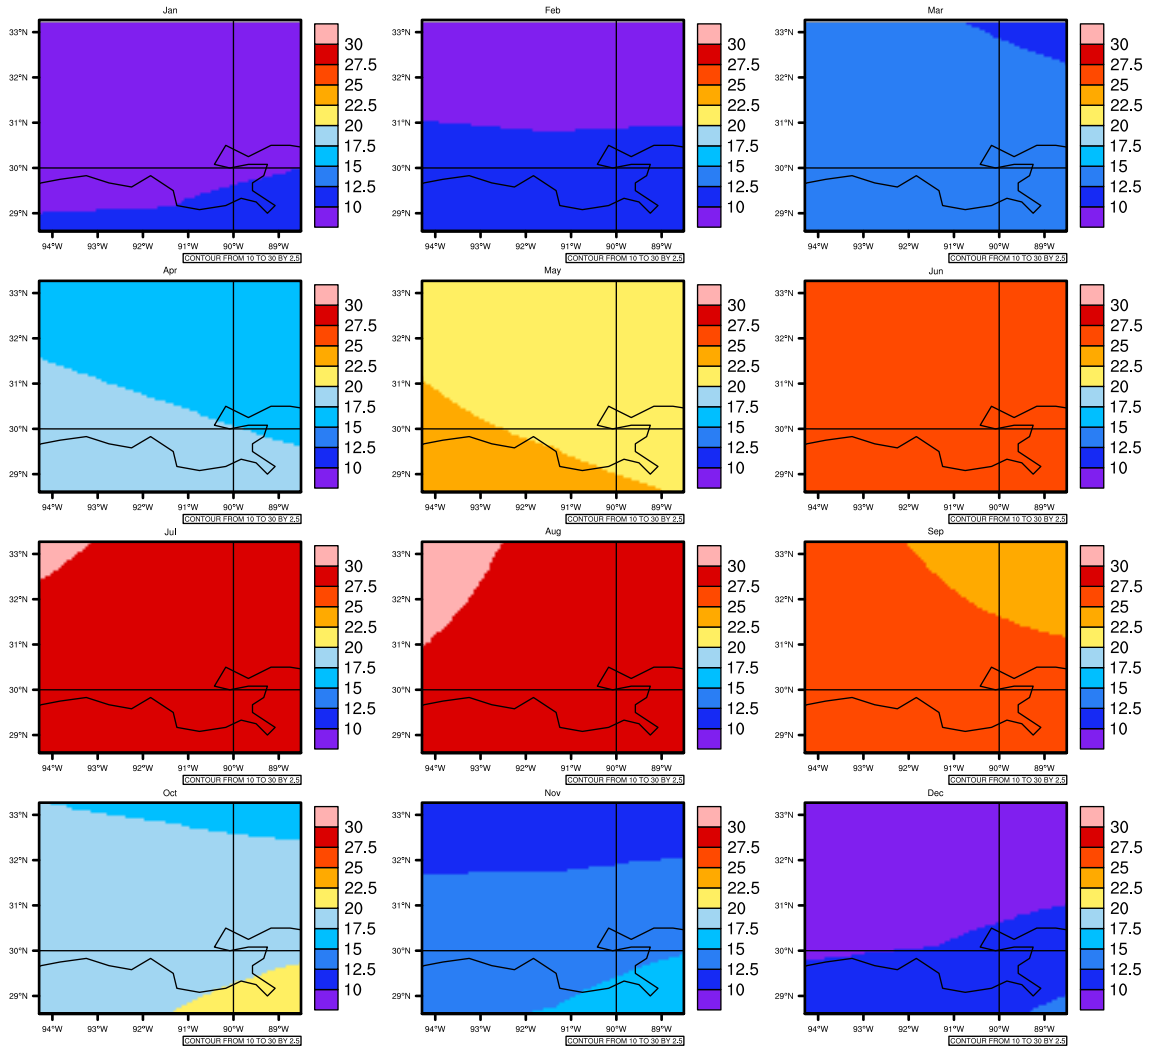

Monthly Daily Average(c) In 1975-2005 GFDL-ESM2M historical - Louisiana

AgriMetSoft (2020). Climate Maps. Available on:
<https://agrimetsoft.com/maps>

[Order a new map on <https://agrimetsoft.com/order>