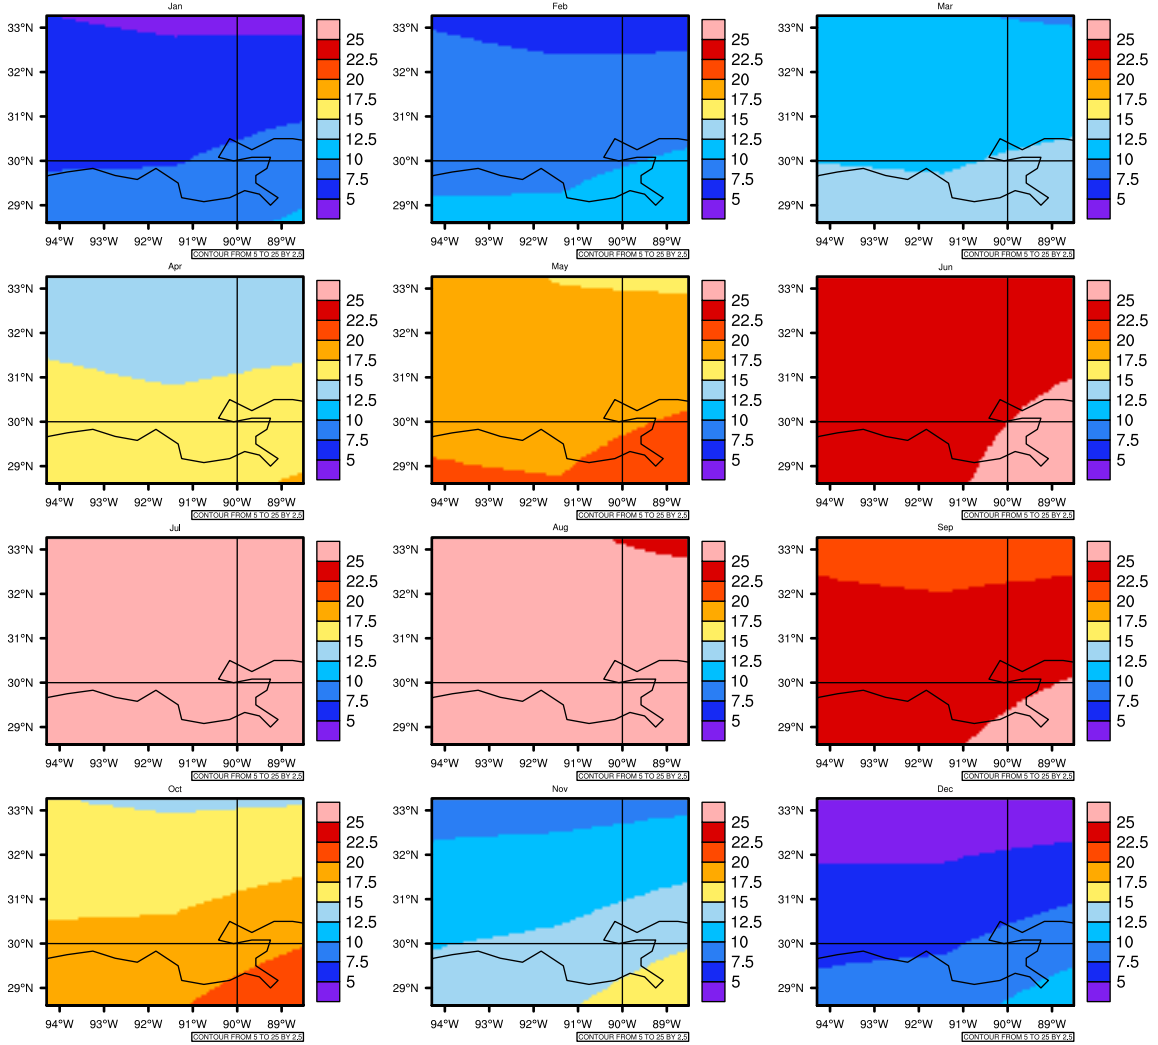

Monthly Daily Average t_{asmin}(c) In 2070-2079 GFDL-ESM2M RCP45 - Louisiana

AgriMetSoft (2020). Climate Maps. Available on:
<https://agrimetsoft.com/maps>

Order a new map on <https://agrimetsoft.com/order>

[You can request maps from any dataset from the AgriMetSoft Team.](#)