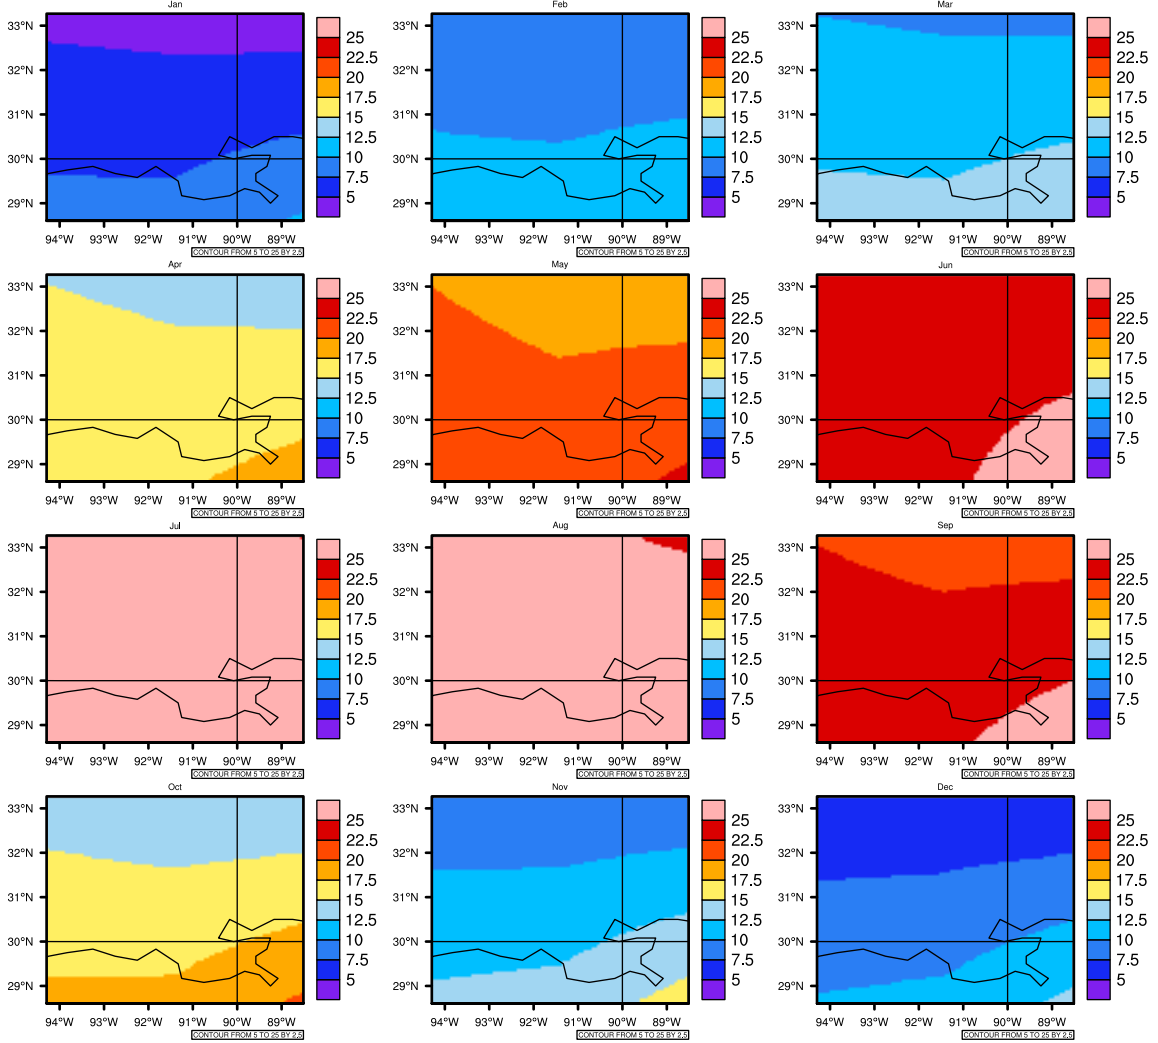

Monthly Daily Average t_{asmin}(c) In 2080-2089 GFDL-ESM2M RCP45 - Louisiana

AgriMetSoft (2020). Climate Maps. Available on:
<https://agrimetsoft.com/maps>

[Order a new map on <https://agrimetsoft.com/order>

[You can request maps from any dataset from the AgriMetSoft Team.](#)