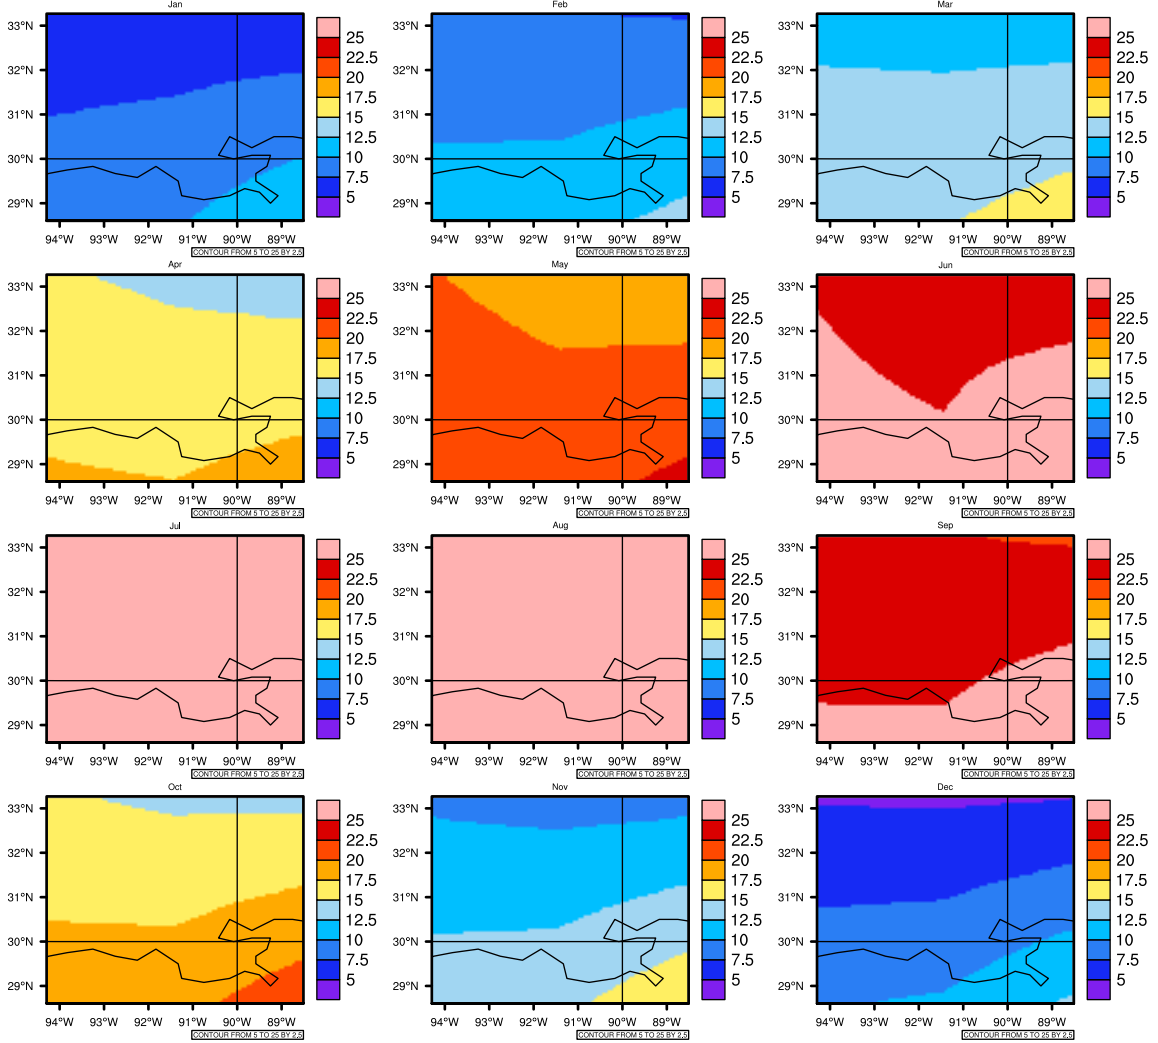

Monthly Daily Average tasmin(c) In 2060-2069 GFDL-ESM2M RCP85 - Louisiana

AgriMetSoft (2020). Climate Maps. Available on:
<https://agrimetsoft.com/maps>

[Order a new map on <https://agrimetsoft.com/order>