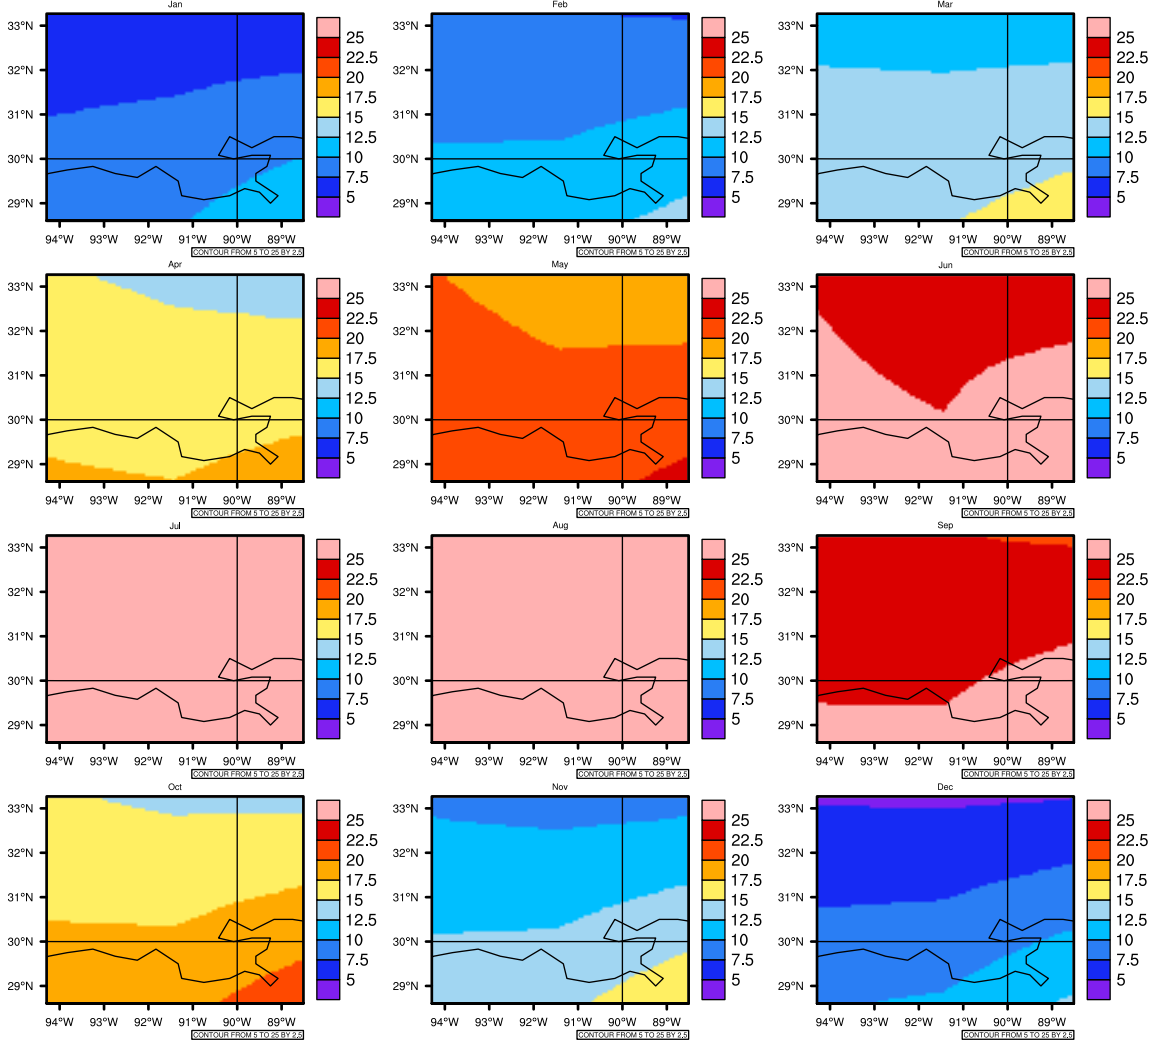

Monthly Daily Average t_{asmin}(c) In 2060-2069 GFDL-ESM2M RCP85 - Louisiana

AgriMetSoft (2020). Climate Maps. Available on:
<https://agrimetsoft.com/maps>

Order a new map on <https://agrimetsoft.com/order>

[You can request maps from any dataset from the AgriMetSoft Team.](#)