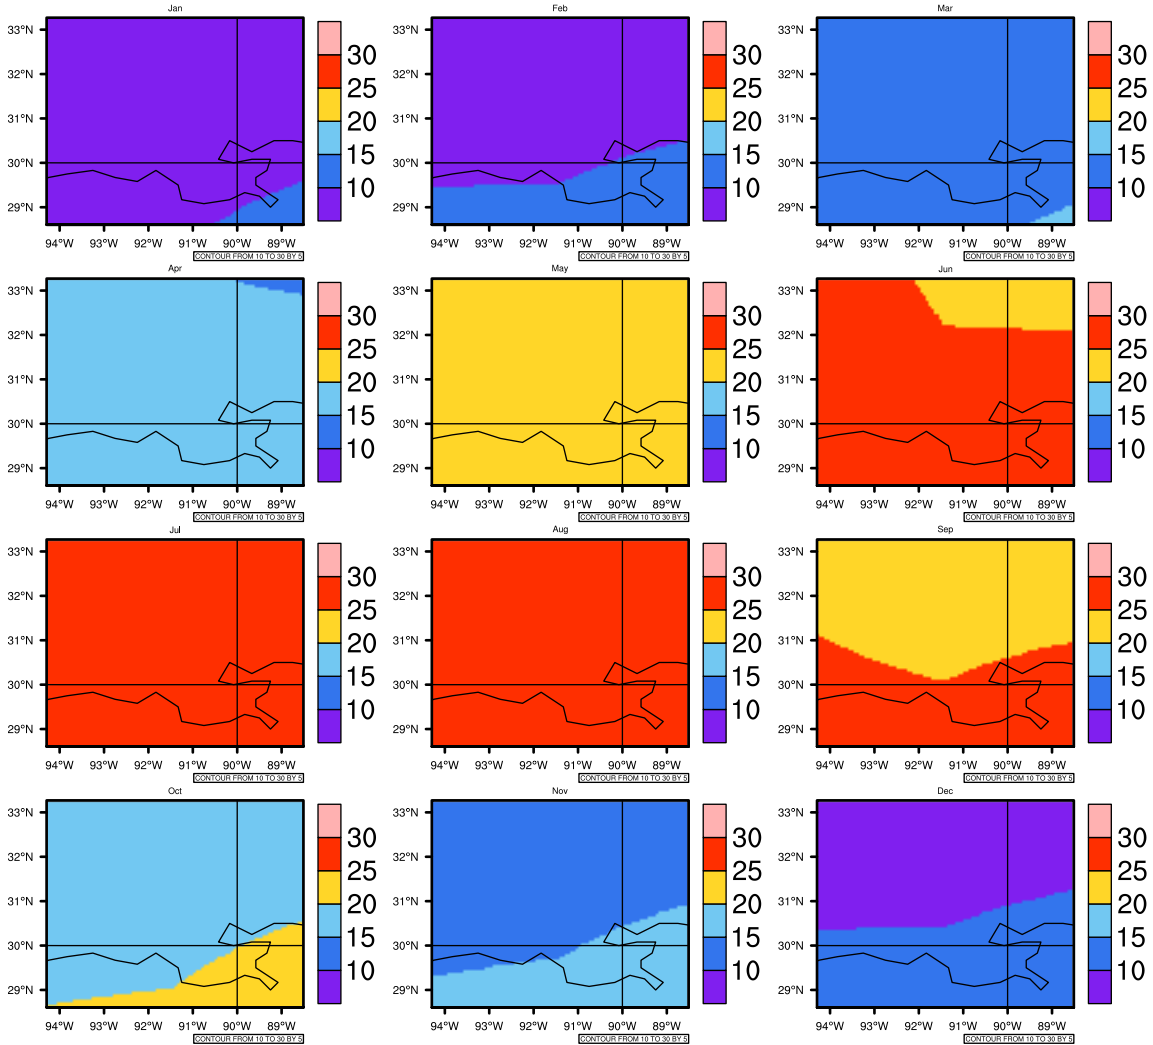

Monthly Daily Average t_{asmin}(c) In 2070-2079 GFDL-ESM2M RCP85 - Louisiana

AgrimetSoft (2020). Climate Maps. Available on:
<https://agrimetsoft.com/maps>

[Order a new map on <https://agrimetsoft.com/order>

[You can request maps from any dataset from the AgriMetSoft Team.](#)