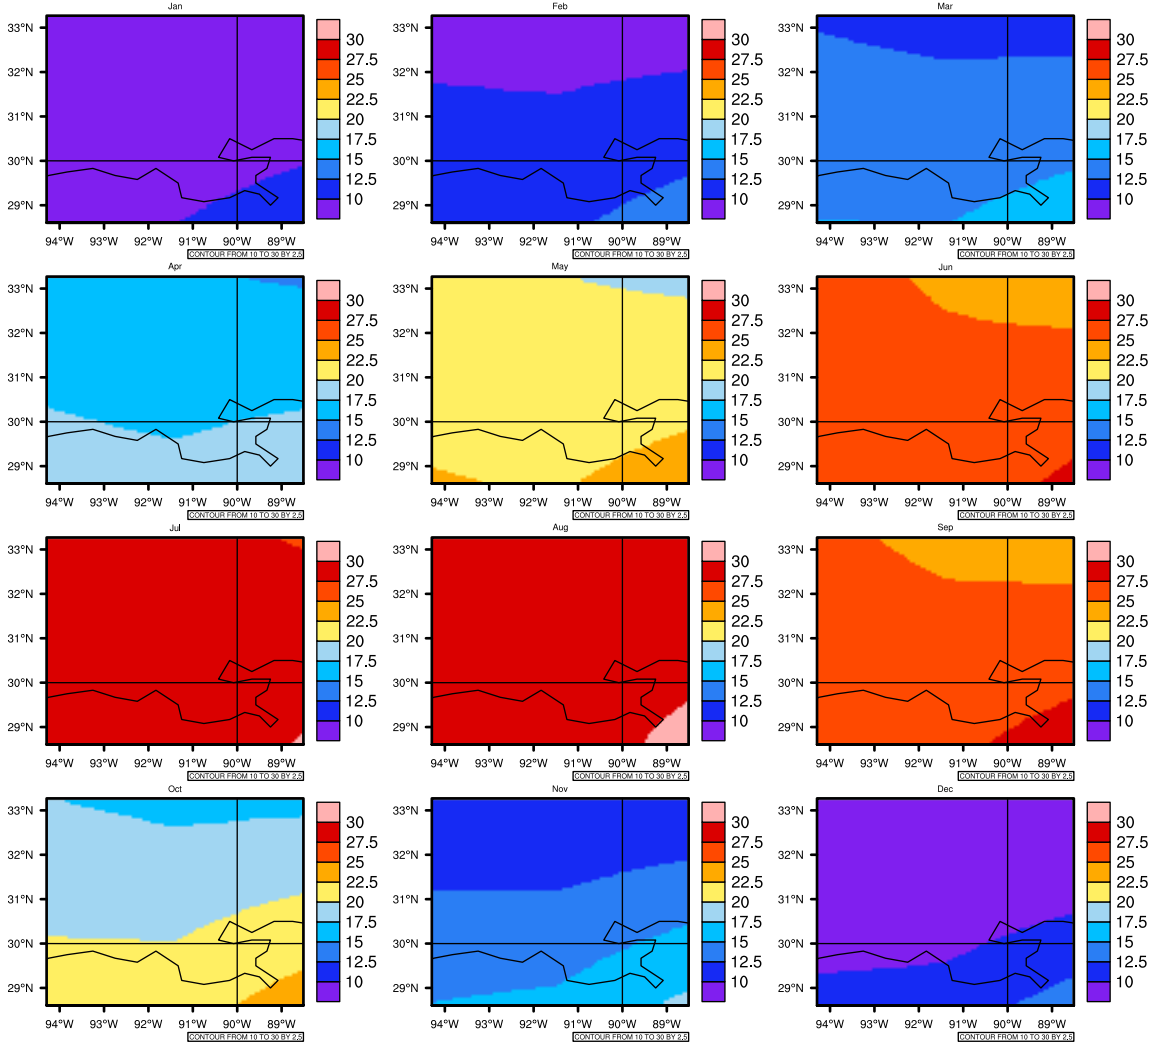

Monthly Daily Average T_{asmin}(c) In 2080-2089 GFDL-ESM2M RCP85 - Louisiana

AgrMetSoft (2020). Climate Maps. Available on:
<https://agrimetsoft.com/maps>

Order a new map on <https://agrimetsoft.com/order>

[You can request maps from any dataset from the AgriMetSoft Team.](#)