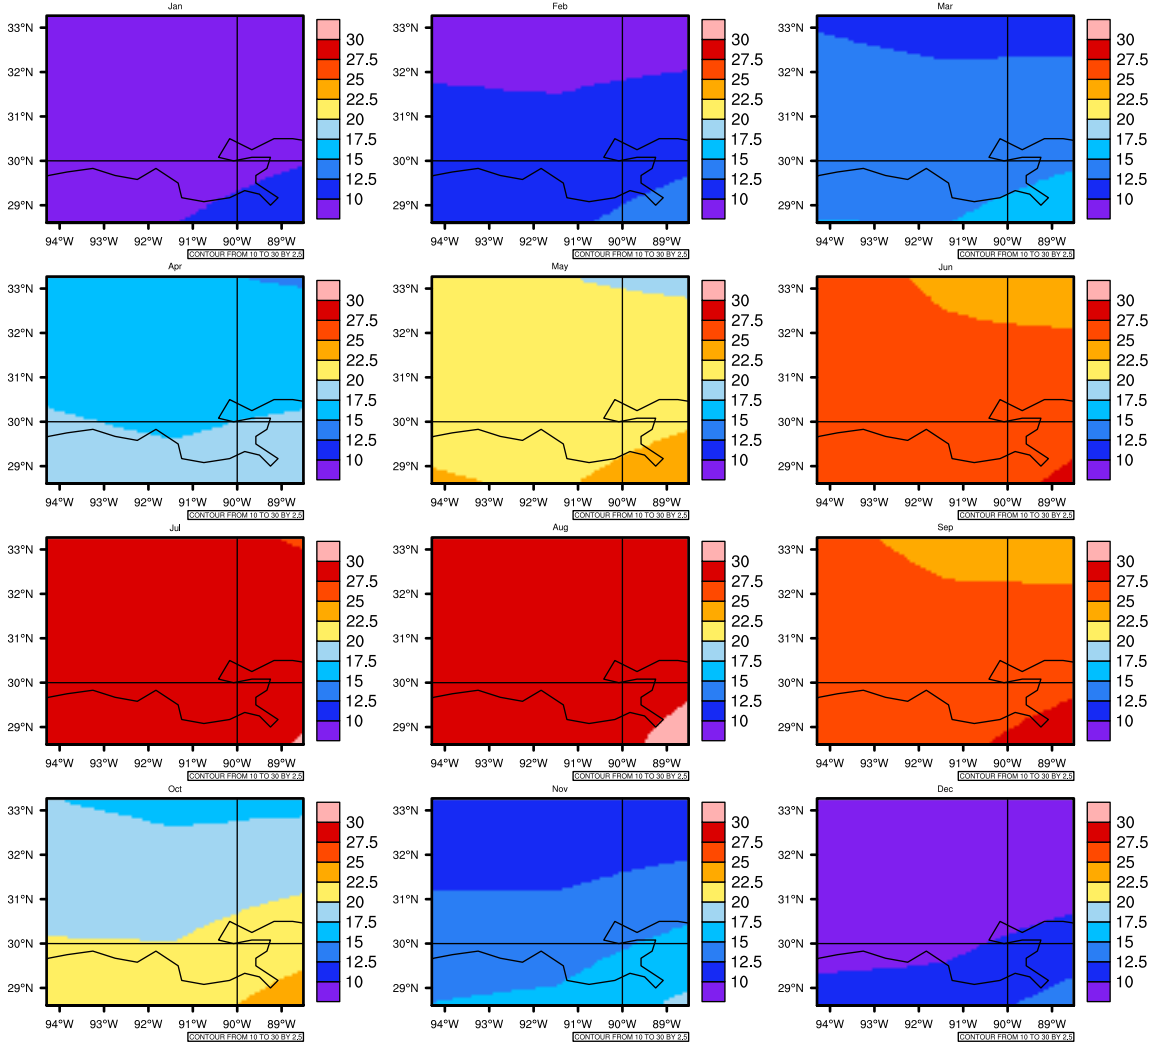

Monthly Daily Average t_{asmin}(c) In 2080-2089 GFDL-ESM2M RCP85 - Louisiana

AgrMetSoft (2020). Climate Maps. Available on:
<https://agrimetsoft.com/maps>

Order a new map on <https://agrimetsoft.com/order>