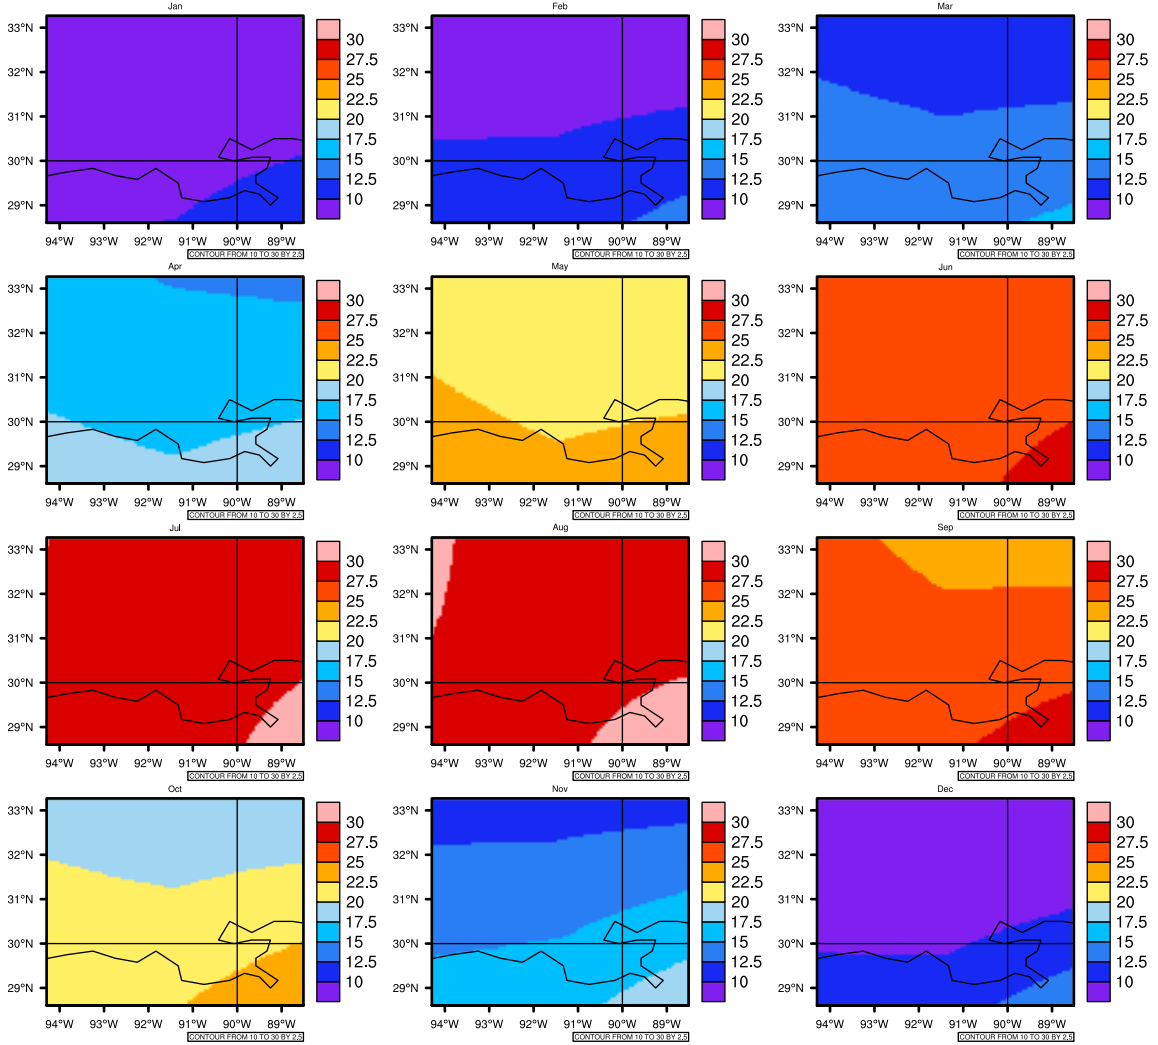

Monthly Daily Average t_{asmin}(c) In 2090-2099 GFDL-ESM2M RCP85 - Louisiana

AgrMetSoft (2020). Climate Maps. Available on:
<https://agrimetsoft.com/maps>

Order a new map on <https://agrimetsoft.com/order>

[You can request maps from any dataset from the AgriMetSoft Team.](#)