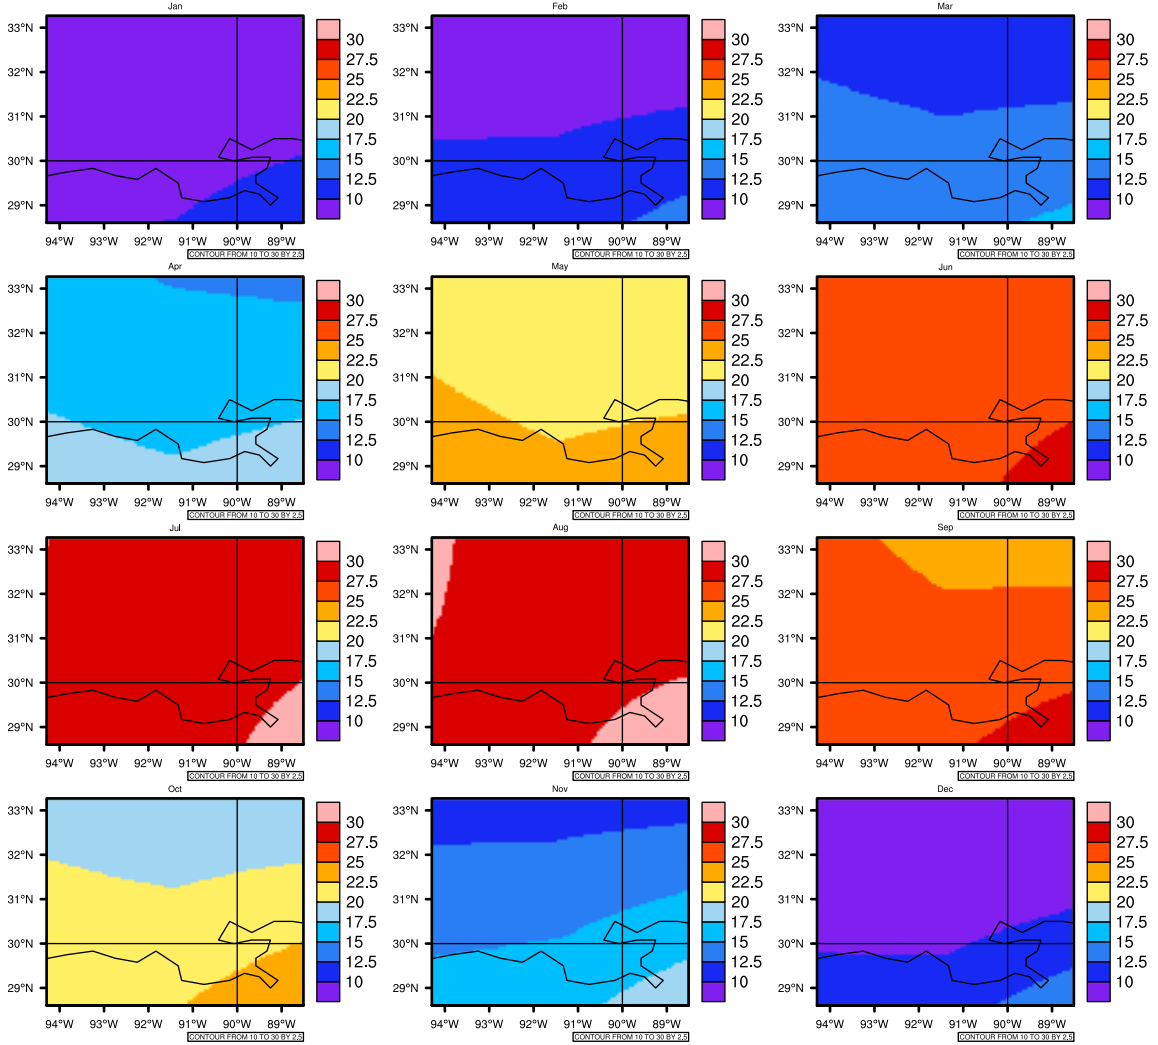

Monthly Daily Average T_{asmin}(c) In 2090-2099 GFDL-ESM2M RCP85 - Louisiana

AgrMetSoft (2020). Climate Maps. Available on:
<https://agrimetsoft.com/maps>

Order a new map on <https://agrimetsoft.com/order>