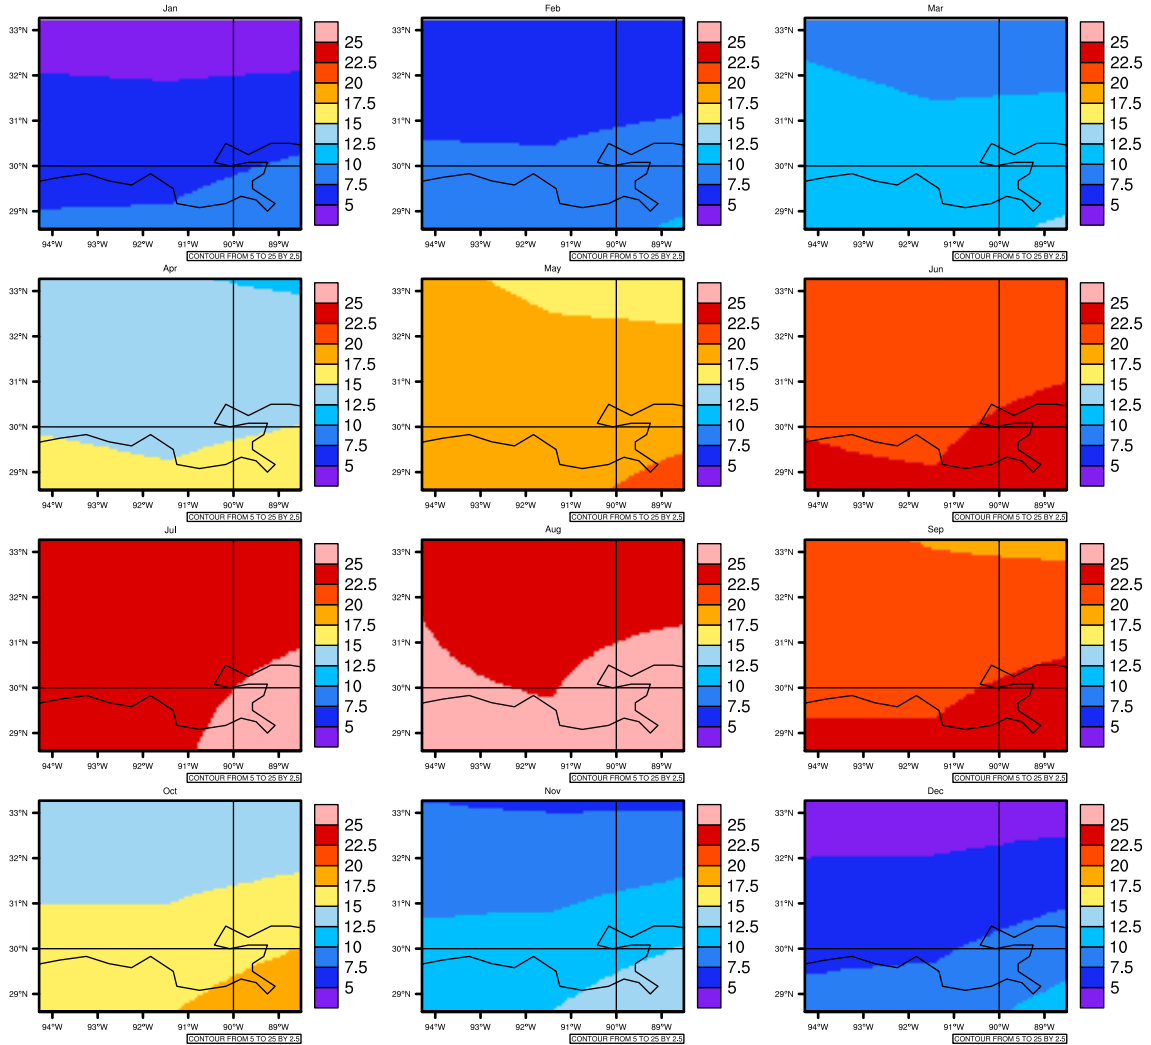

Monthly Daily Average t_{asmin}(c) In 1975-2005 GFDL-ESM2M historical - Louisiana

AgriMetSoft (2020). Climate Maps. Available on: <https://agrimetsoft.com/maps>

[Order a new map on <https://agrimetsoft.com/order>