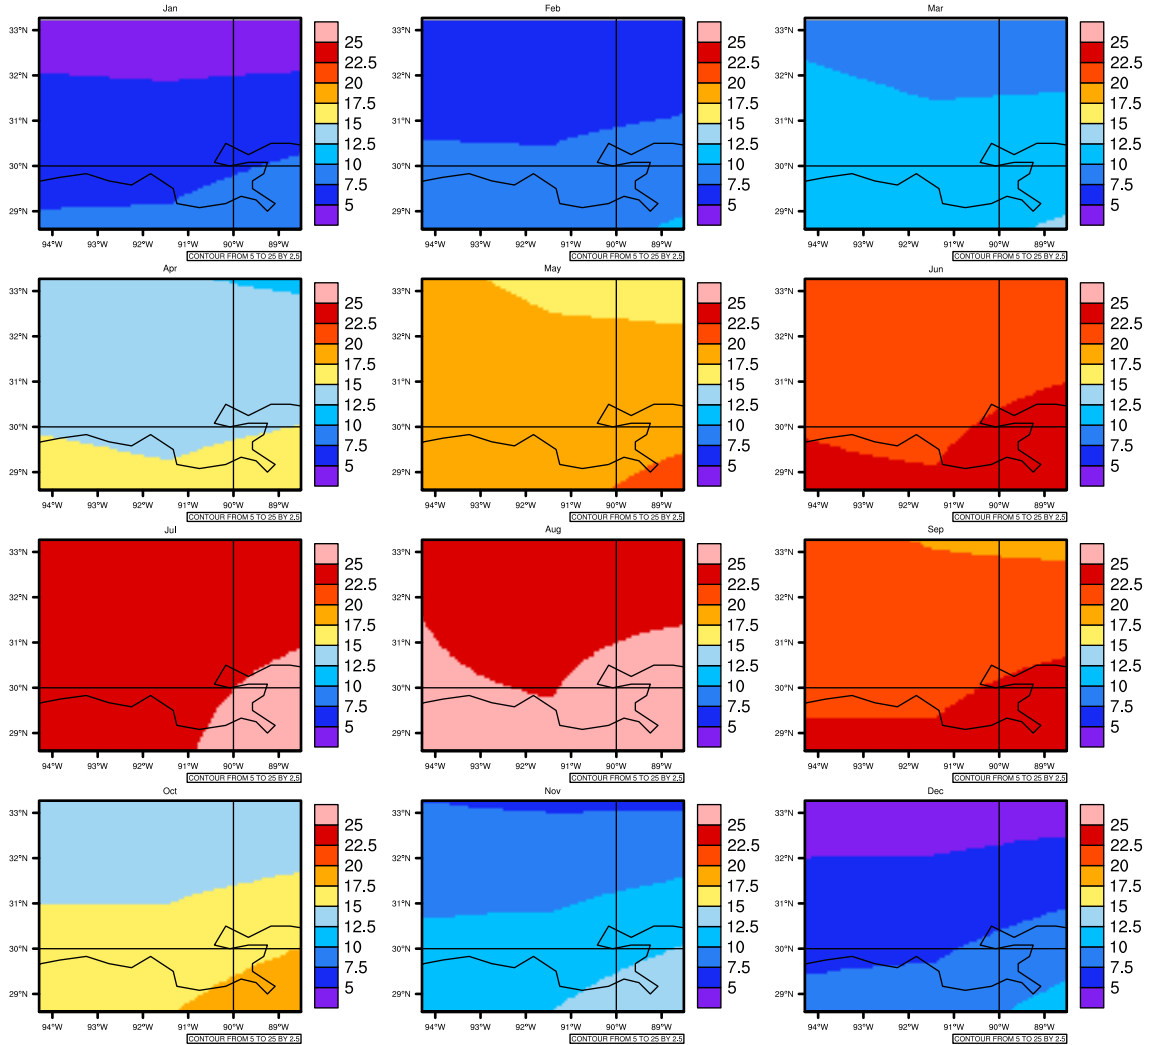

## Monthly Daily Average t<sub>asmin</sub>(c) In 1975-2005 GFDL-ESM2M historical - Louisiana

AgriMetSoft (2020). Climate Maps. Available on:  
<https://agrimetsoft.com/maps>

[Order a new map on <https://agrimetsoft.com/order>

[You can request maps from any dataset from the AgriMetSoft Team.](#)