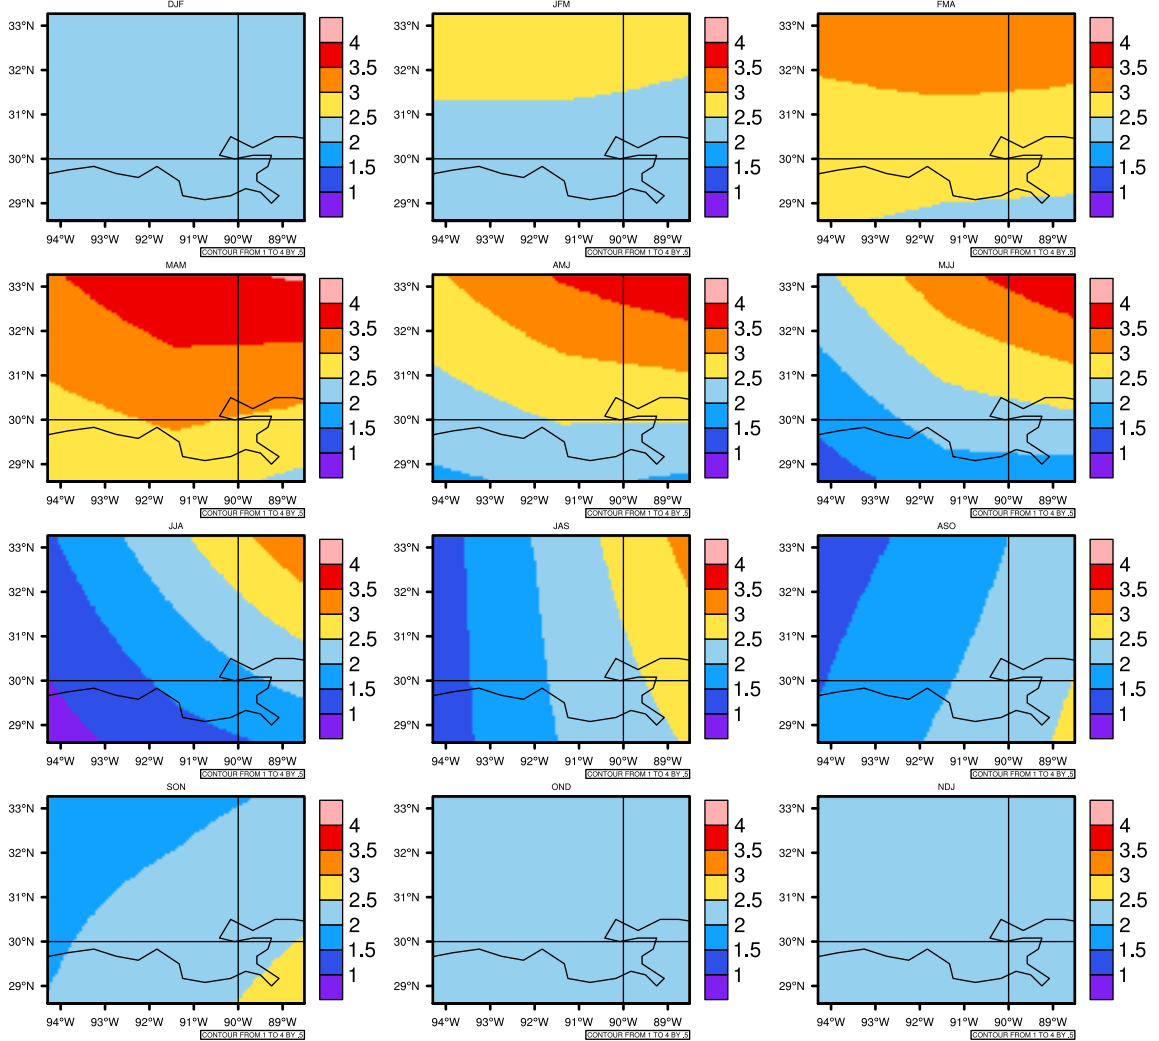

Seasonally Daily Average pr(mm/day) In 2020-2029 GFDL-ESM2M RCP45 - Louisiana

AgrMetSoft (2020). Climate Maps. Available on:
<https://agrimetsoft.com/maps>

Order a new map on <https://agrimetsoft.com/order>

[You can request maps from any dataset from the AgriMetSoft Team.](#)