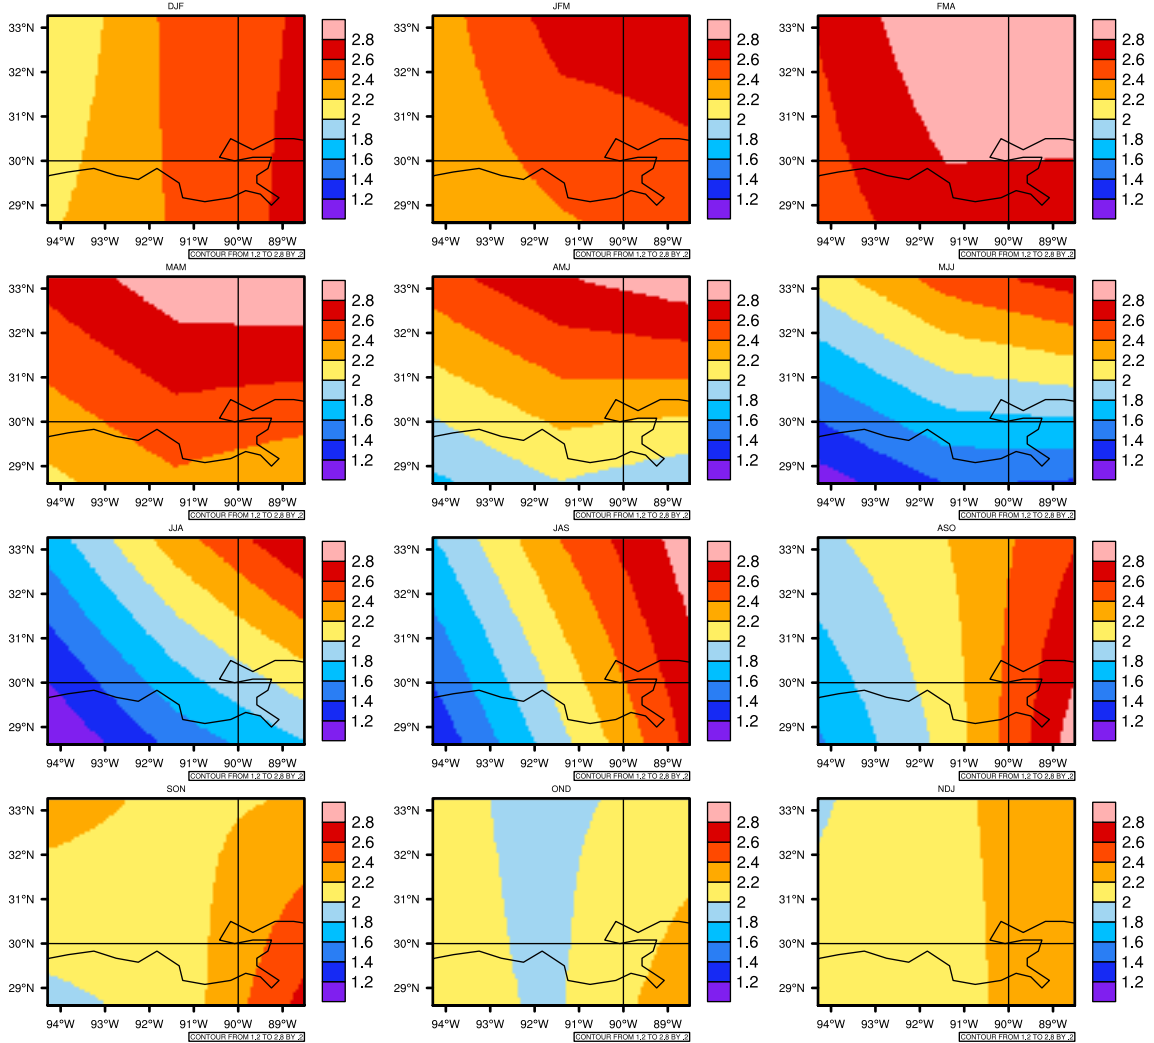

Seasonally Daily Average pr(mm/day) In 2040-2049 GFDL-ESM2M RCP45 - Louisiana

AgrMetSoft (2020). Climate Maps. Available on:
<https://agrimetsoft.com/maps>

Order a new map on <https://agrimetsoft.com/order>

[You can request maps from any dataset from the AgriMetSoft Team.](#)