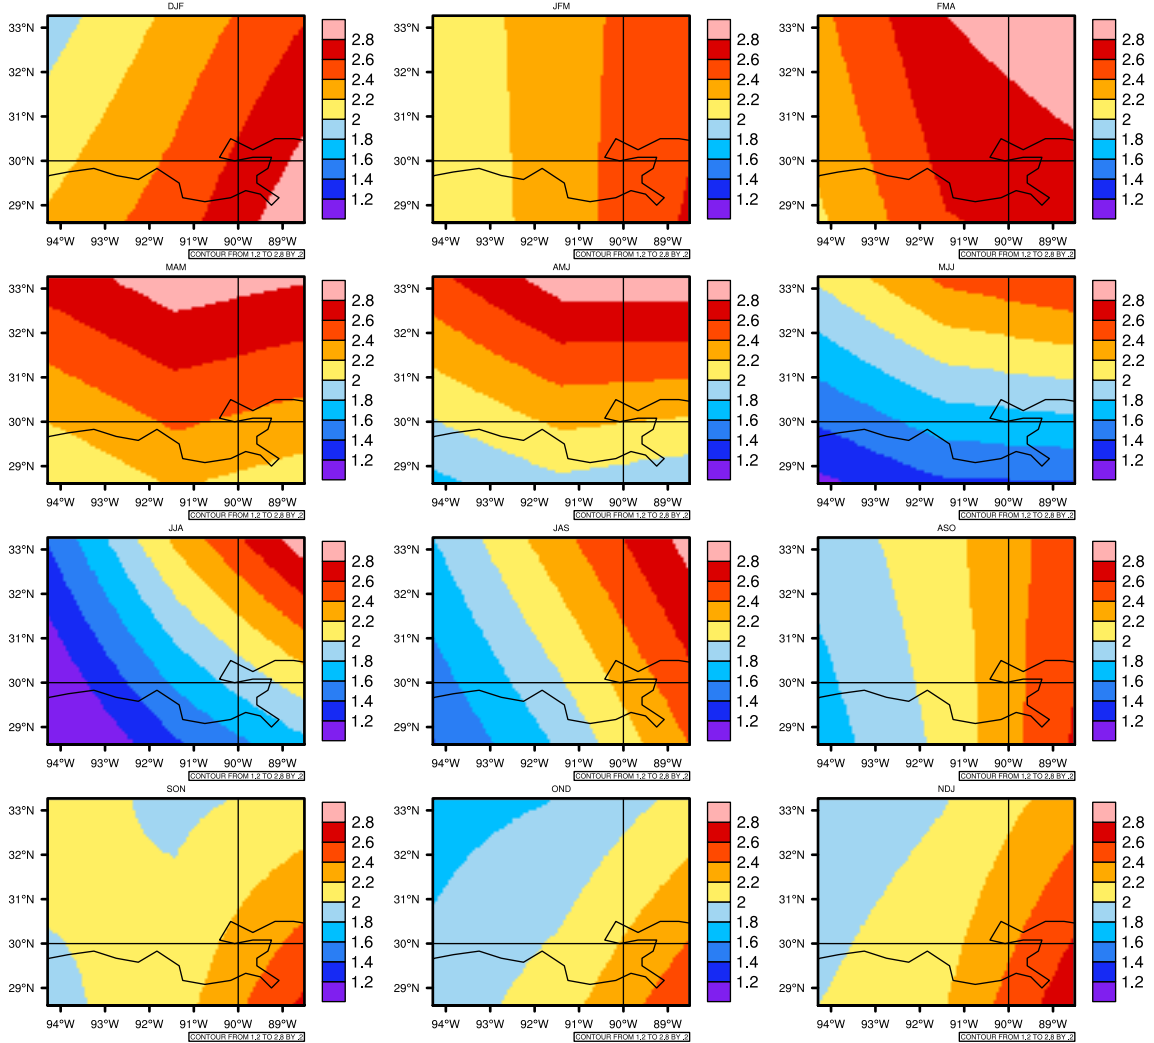

Seasonally Daily Average pr(mm/day) In 2050-2059 GFDL-ESM2M RCP45 - Louisiana

AgrMetSoft (2020). Climate Maps. Available on:
<https://agrimetsoft.com/maps>

Order a new map on <https://agrimetsoft.com/order>