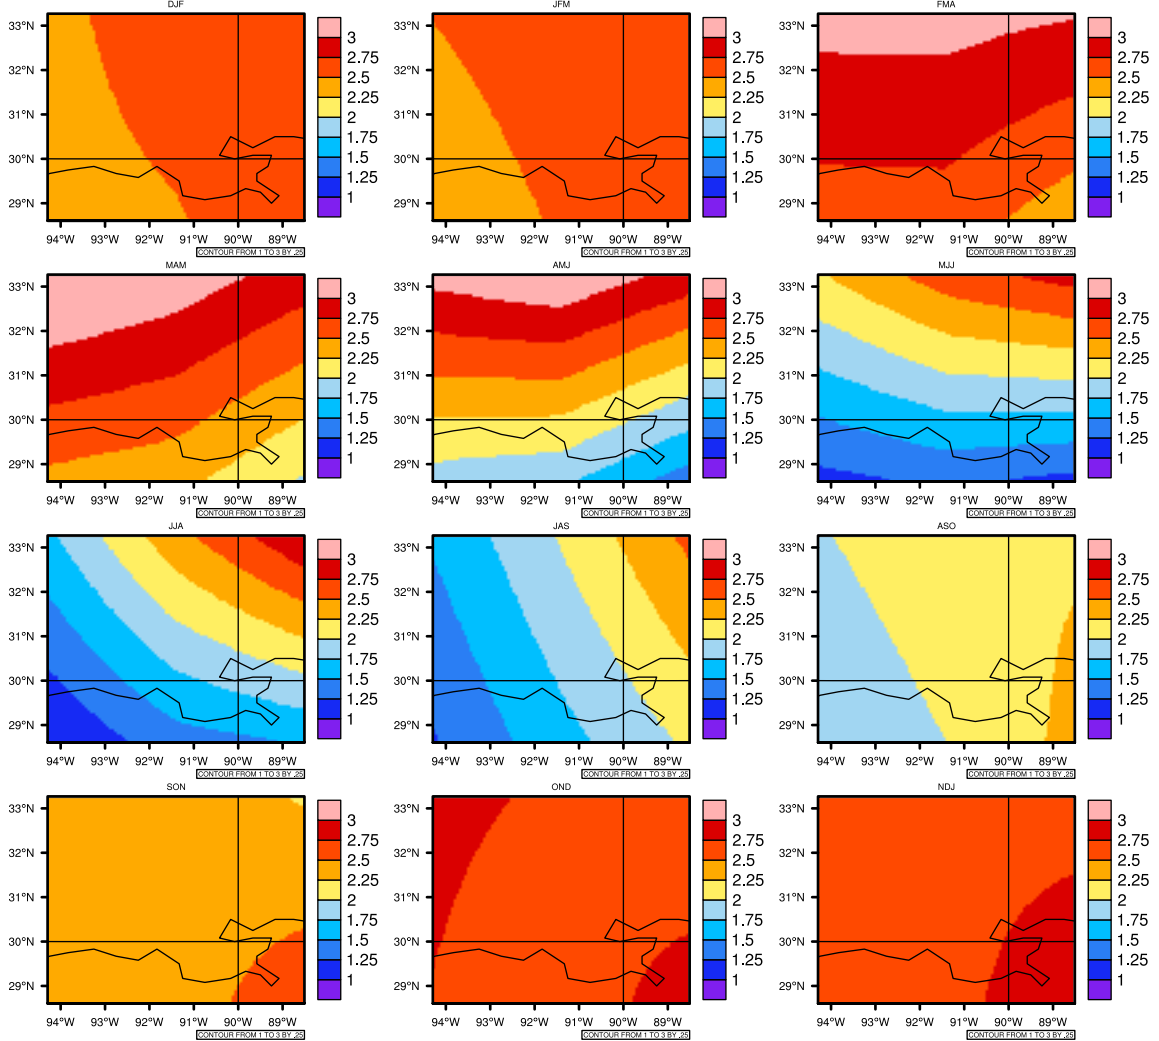

## Seasonally Daily Average pr(mm/day) In 2060-2069 GFDL-ESM2M RCP45 - Louisiana

AgrMetSoft (2020). Climate Maps. Available on:  
<https://agrimetsoft.com/maps>

Order a new map on <https://agrimetsoft.com/order>

[You can request maps from any dataset from the AgriMetSoft Team.](#)