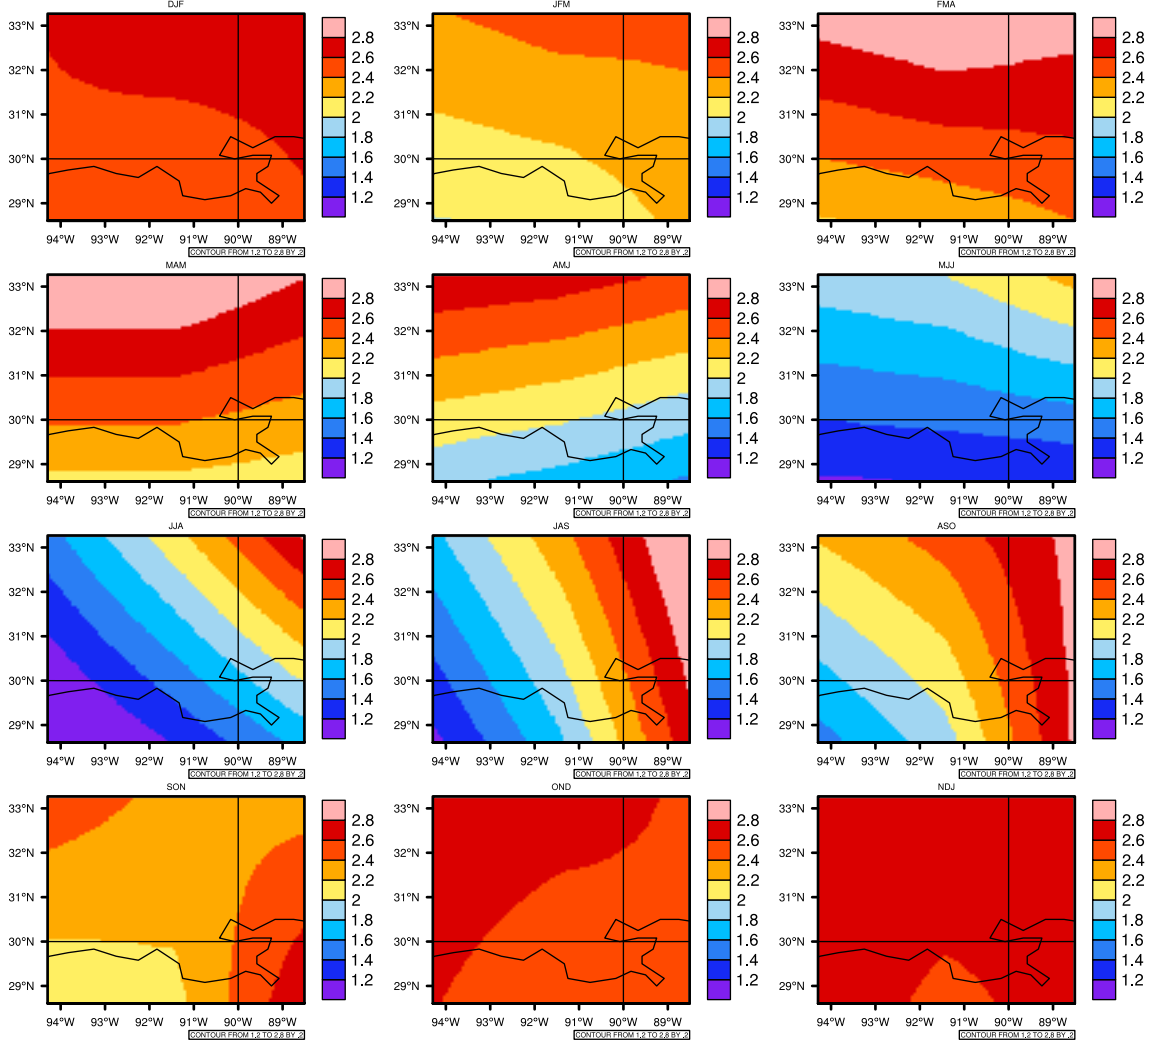

# Seasonally Daily Average pr(mm/day) In 2070-2079 GFDL-ESM2M RCP45 - Louisiana

AgrMetSoft (2020). Climate Maps. Available on:  
<https://agrimetsoft.com/maps>

Order a new map on <https://agrimetsoft.com/order>

[You can request maps from any dataset from the AgriMetSoft Team.](#)