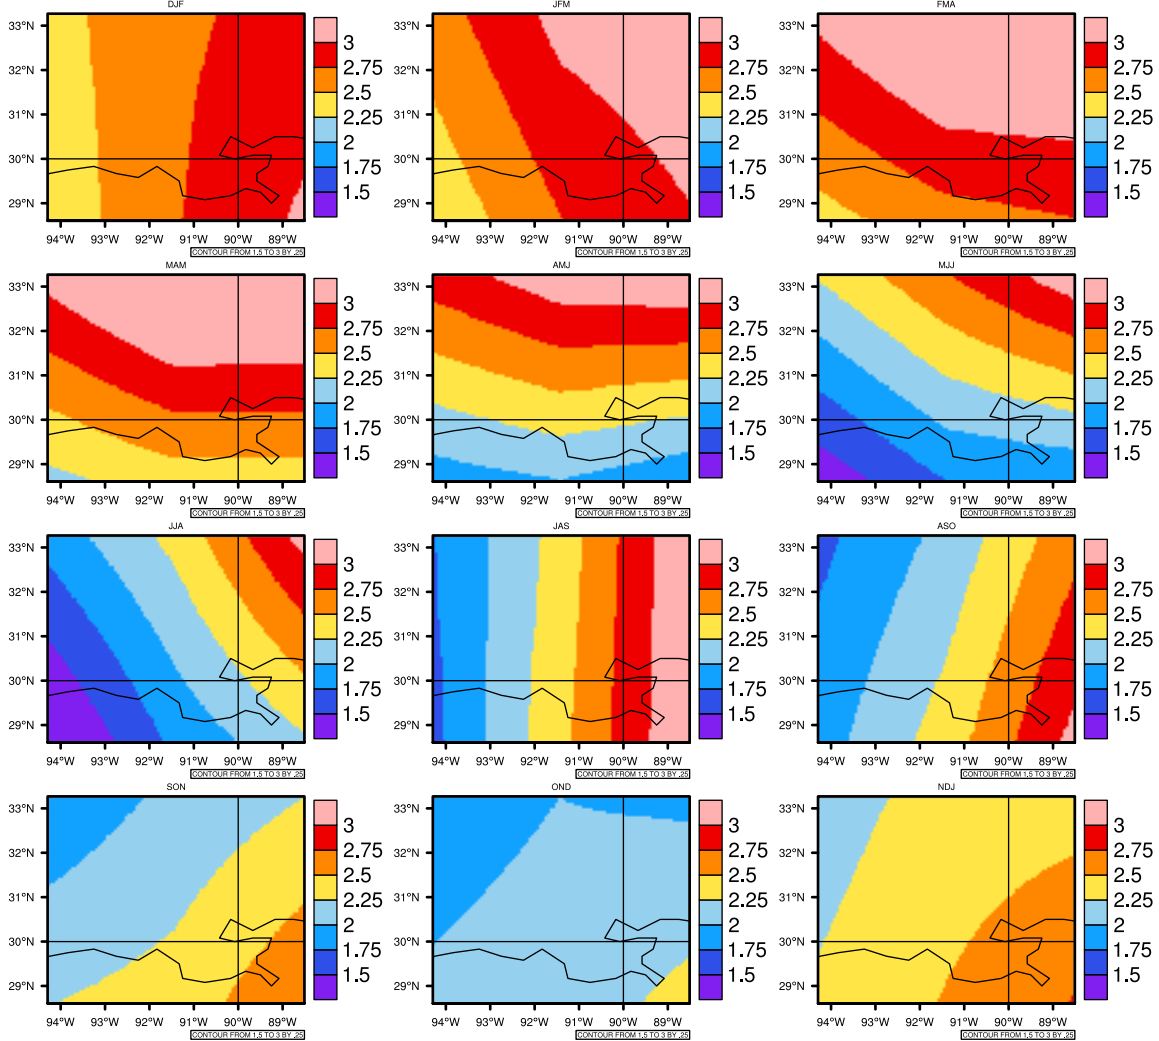

Seasonally Daily Average pr(mm/day) In 2080-2089 GFDL-ESM2M RCP45 - Louisiana

AgrMetSoft (2020). Climate Maps. Available on:
<https://agrimetsoft.com/maps>

[Order a new map on <https://agrimetsoft.com/order>

[You can request maps from any dataset from the AgriMetSoft Team.](#)