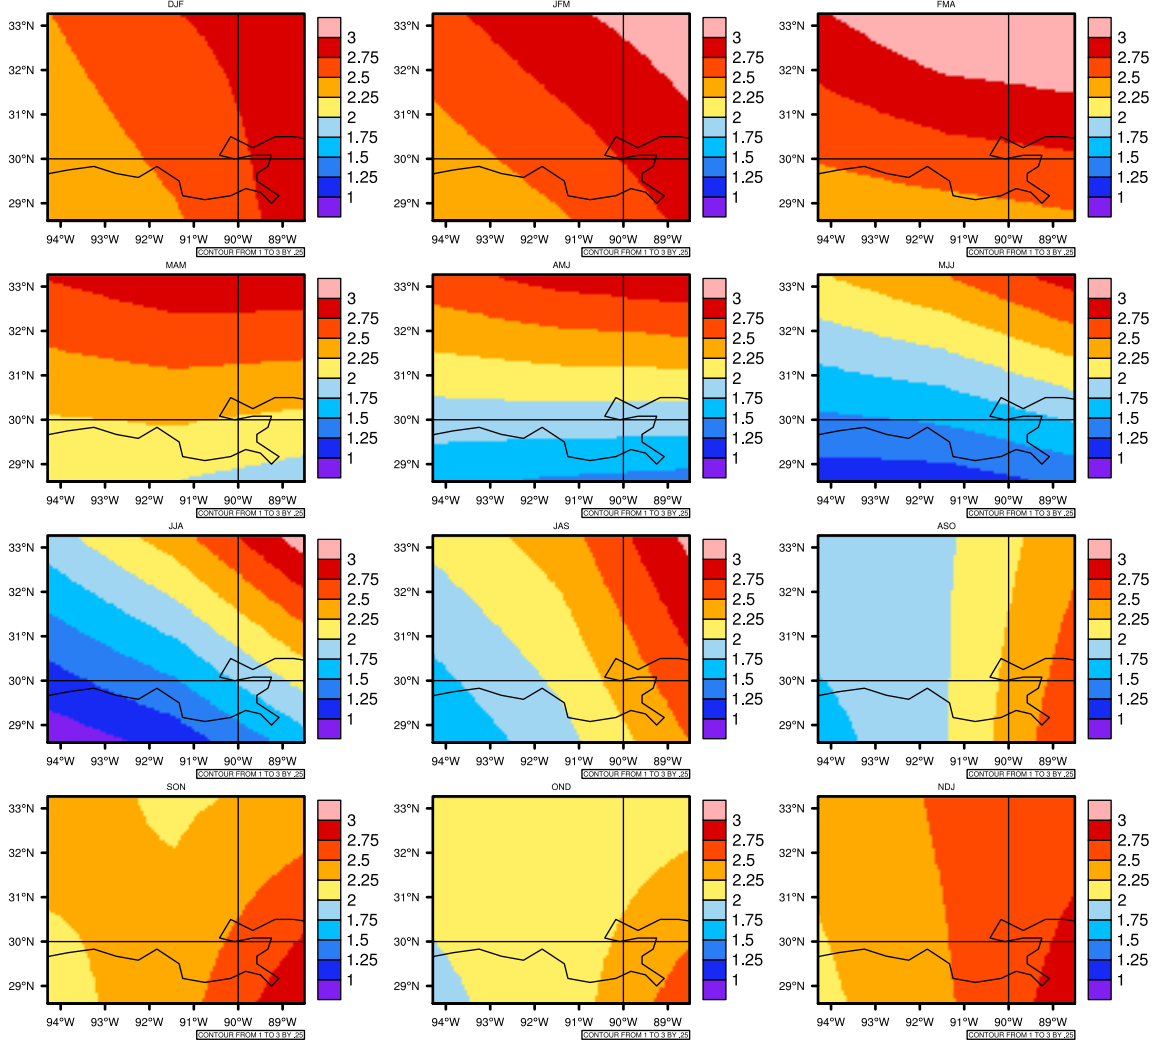

Seasonally Daily Average pr(mm/day) In 2090-2099 GFDL-ESM2M RCP45 - Louisiana

AgrMetSoft (2020). Climate Maps. Available on:
<https://agrimetsoft.com/maps>

Order a new map on <https://agrimetsoft.com/order>

[You can request maps from any dataset from the AgriMetSoft Team.](#)