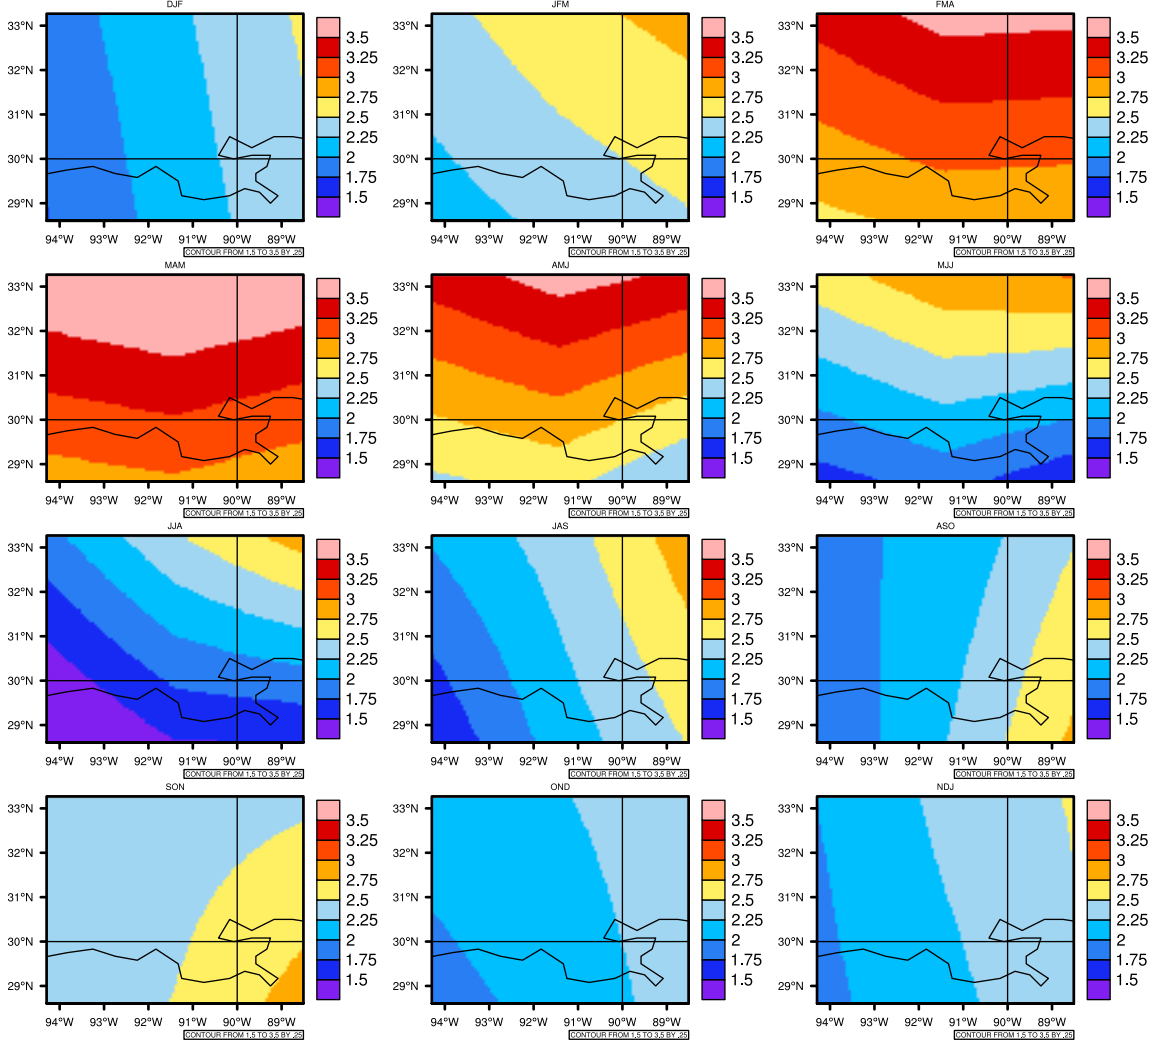

Seasonally pr (mm/day) In 2020-2029 GFDL-ESM2M RCP85 - Louisiana

AgrMetSoft (2020). Climate Maps. Available on:
<https://agrimetsoft.com/maps>

Order a new map on <https://agrimetsoft.com/order>

[You can request maps from any dataset from the AgriMetSoft Team.](#)