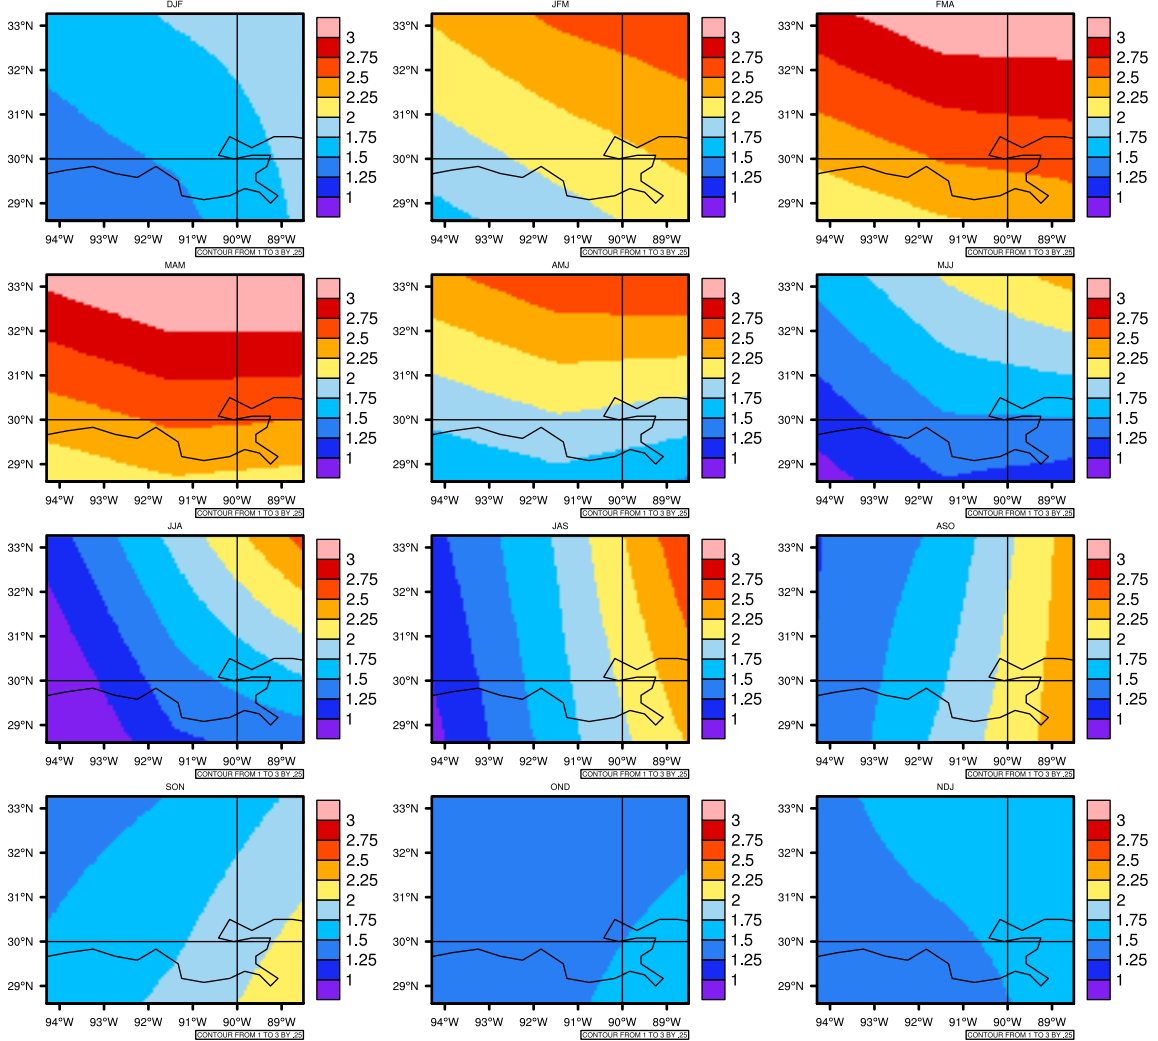

Seasonally pr (mm/day) In 2090-2099 GFDL-ESM2M RCP85 - Louisiana

AgrMetSoft (2020). Climate Maps. Available on:
<https://agrimetsoft.com/maps>

Order a new map on <https://agrimetsoft.com/order>

[You can request maps from any dataset from the AgriMetSoft Team.](#)