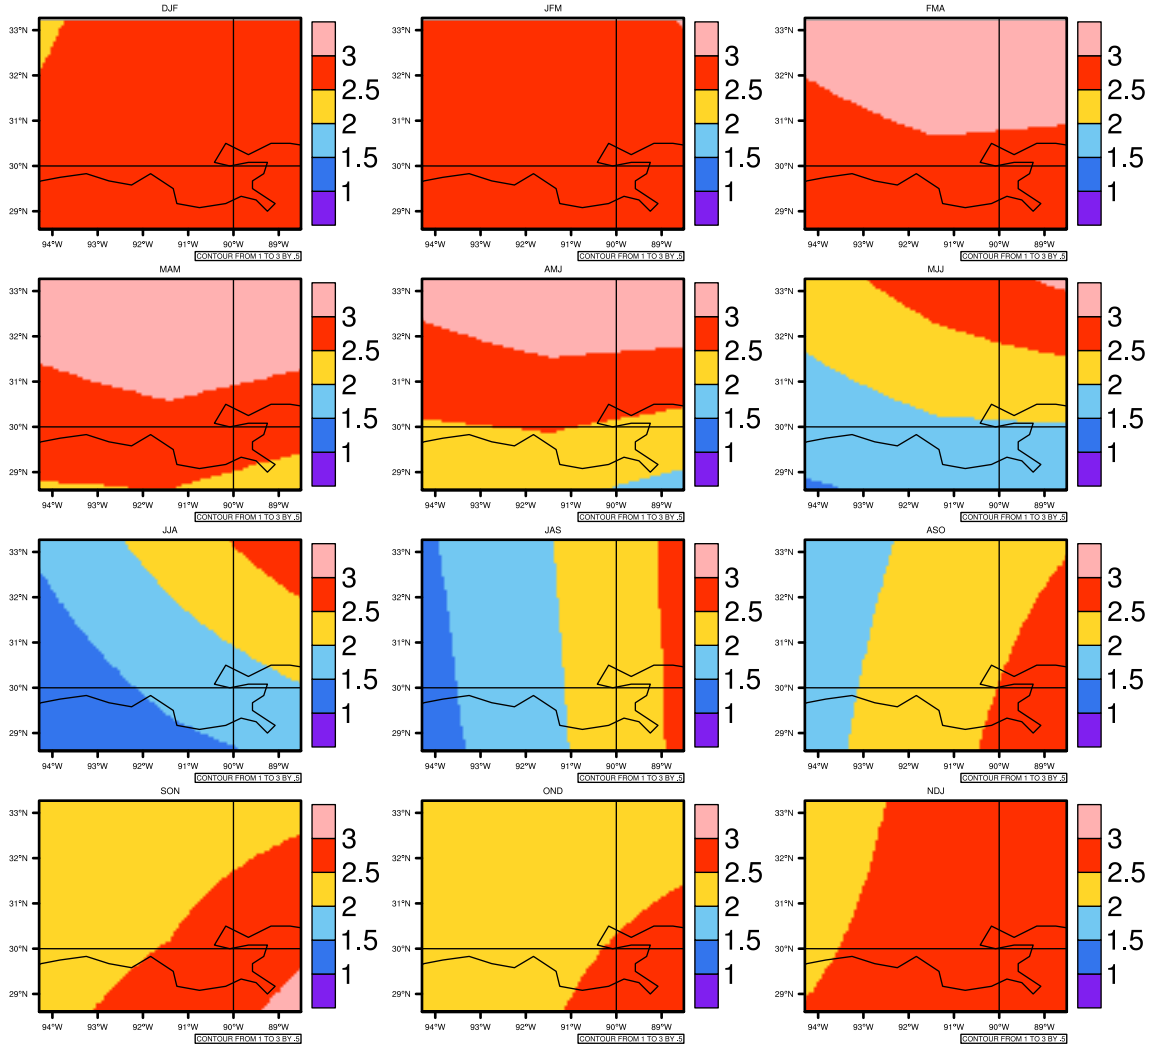

Seasonally pr (mm/day) In 1975-2005 GFDL-ESM2M historical - Louisiana

AgriMetSoft (2020). Climate Maps. Available on:
<https://agrimetsoft.com/maps>

[Order a new map on <https://agrimetsoft.com/order>

[You can request maps from any dataset from the AgriMetSoft Team.](#)