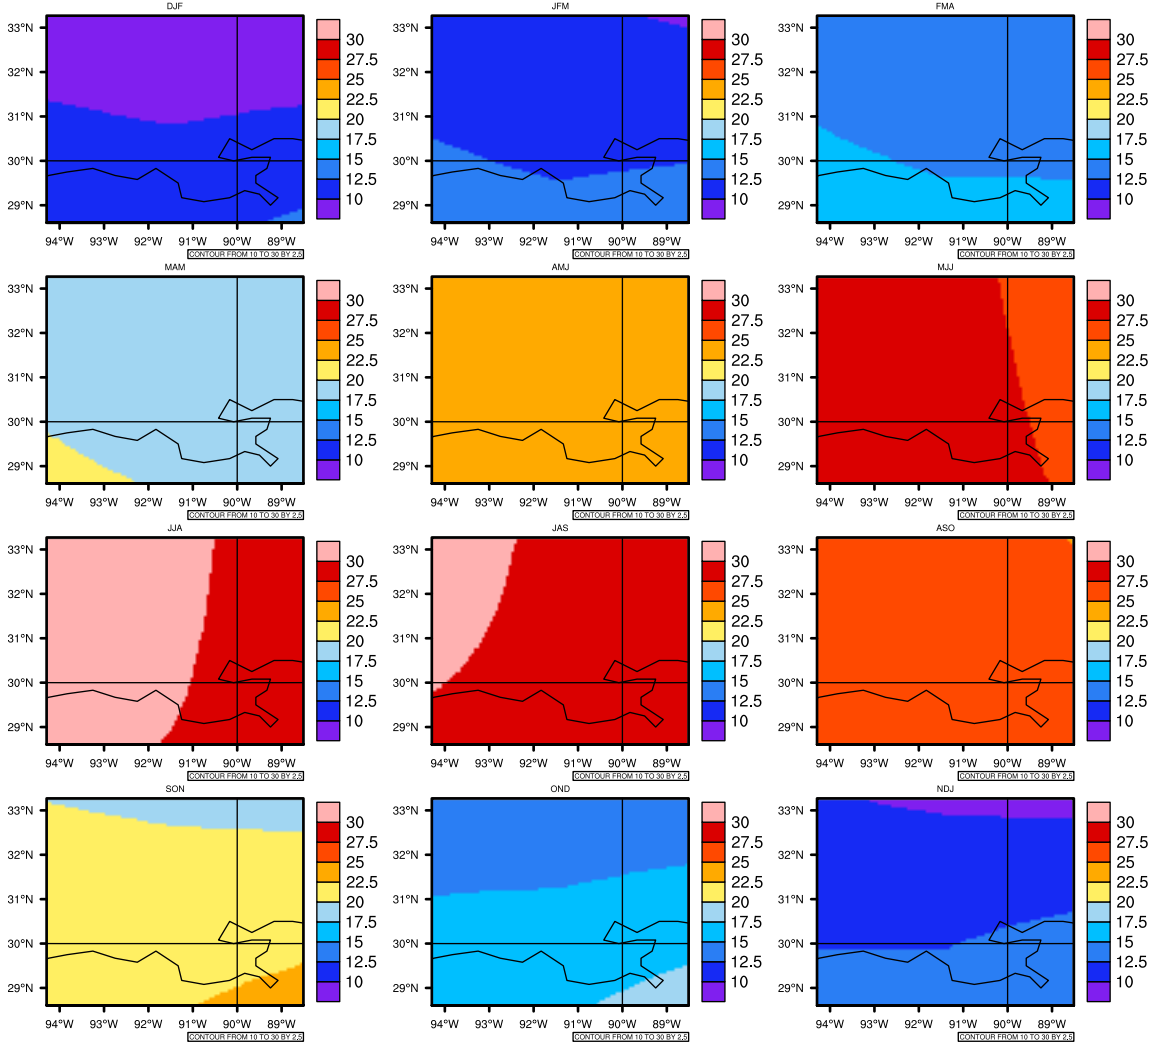

Seasonally Daily Averaget(c) In 2050-2059 GFDL-ESM2M RCP45 - Louisiana

AgrMetSoft (2020). Climate Maps. Available on:
<https://agrimetsoft.com/maps>

Order a new map on <https://agrimetsoft.com/order>

[You can request maps from any dataset from the AgriMetSoft Team.](#)