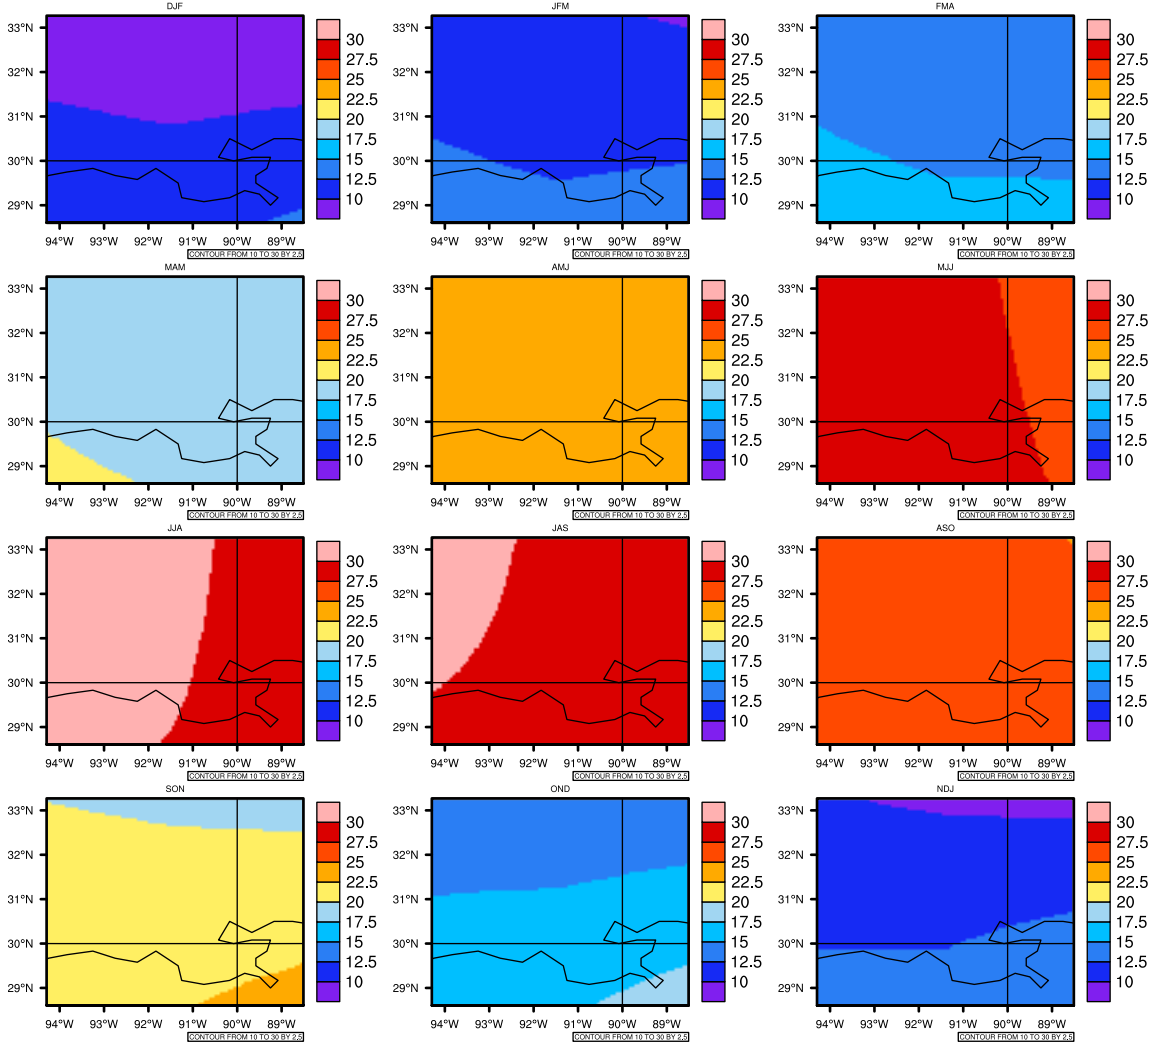

Seasonally Daily Averaget(c) In 2050-2059 GFDL-ESM2M RCP45 - Louisiana

AgrMetSoft (2020). Climate Maps. Available on:
<https://agrimetsoft.com/maps>

Order a new map on <https://agrimetsoft.com/order>