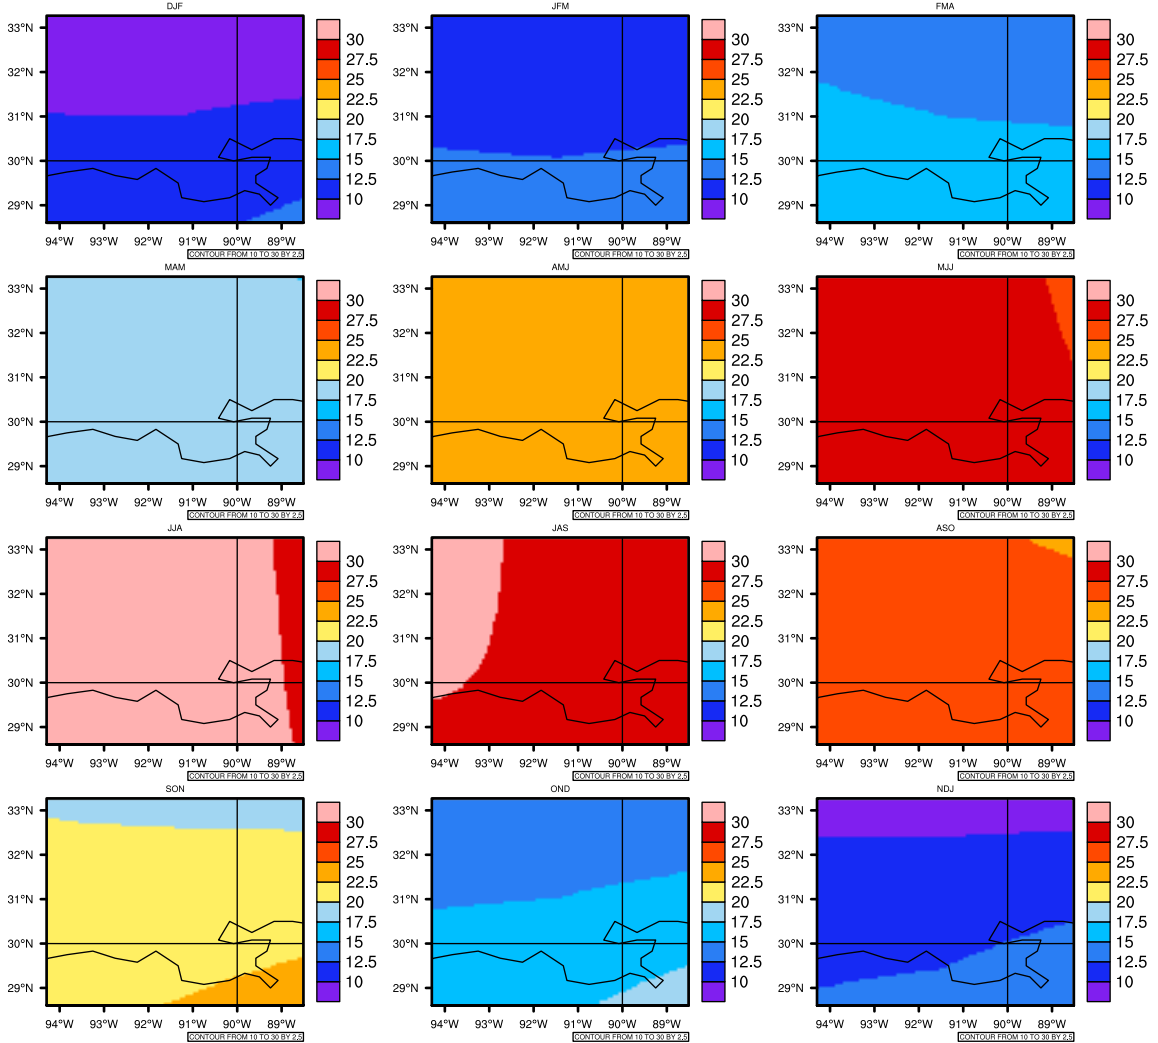

## Seasonally Daily Averaget(c) In 2070-2079 GFDL-ESM2M RCP45 - Louisiana

AgrMetSoft (2020). Climate Maps. Available on:  
<https://agrimetsoft.com/maps>

Order a new map on <https://agrimetsoft.com/order>

[You can request maps from any dataset from the AgriMetSoft Team.](#)