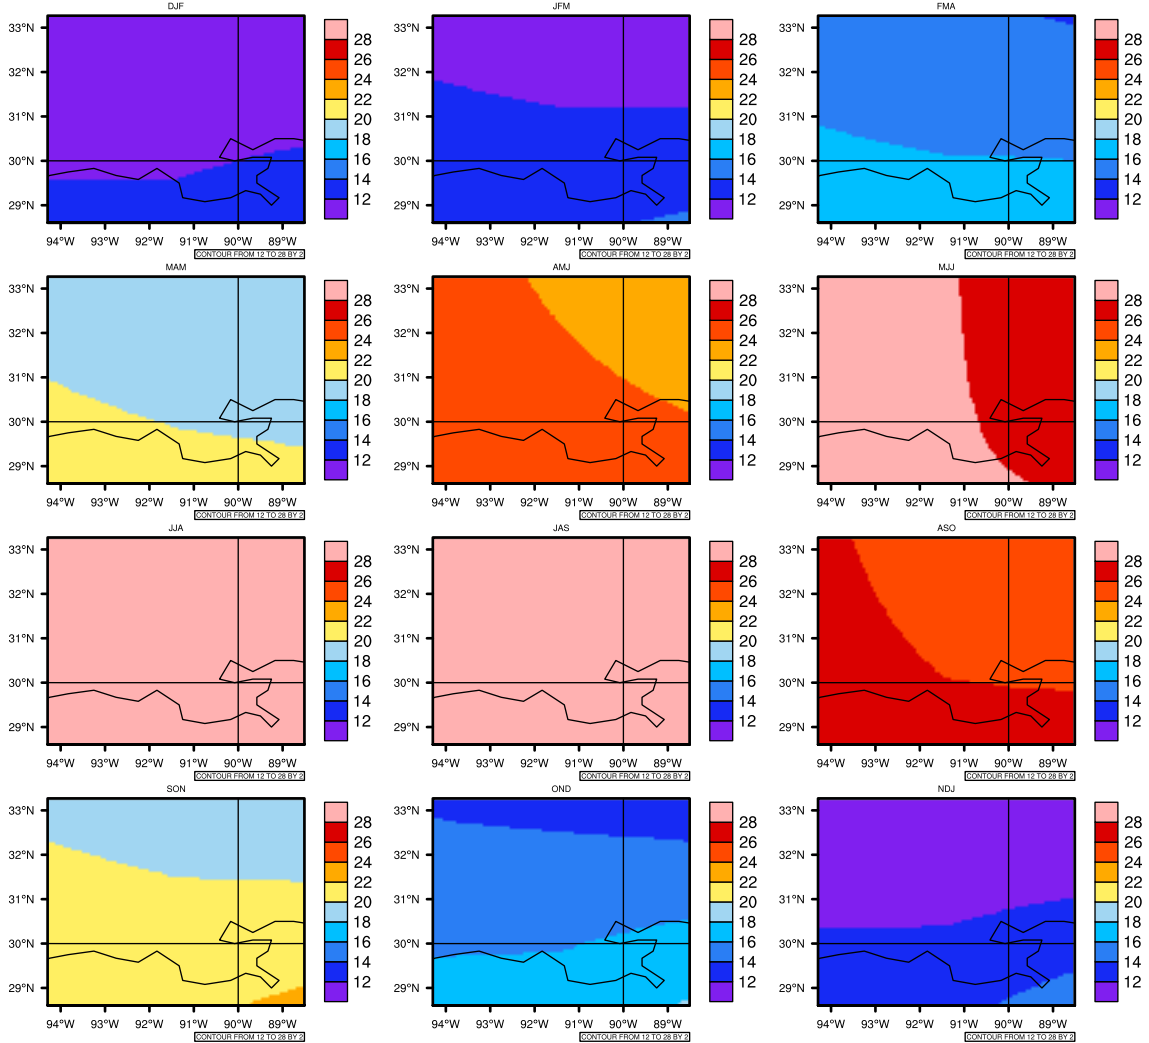

## Seasonally Daily Averaget(c) In 2080-2089 GFDL-ESM2M RCP45 - Louisiana

AgrMetSoft (2020). Climate Maps. Available on:  
<https://agrimetsoft.com/maps>

[Order a new map on <https://agrimetsoft.com/order>