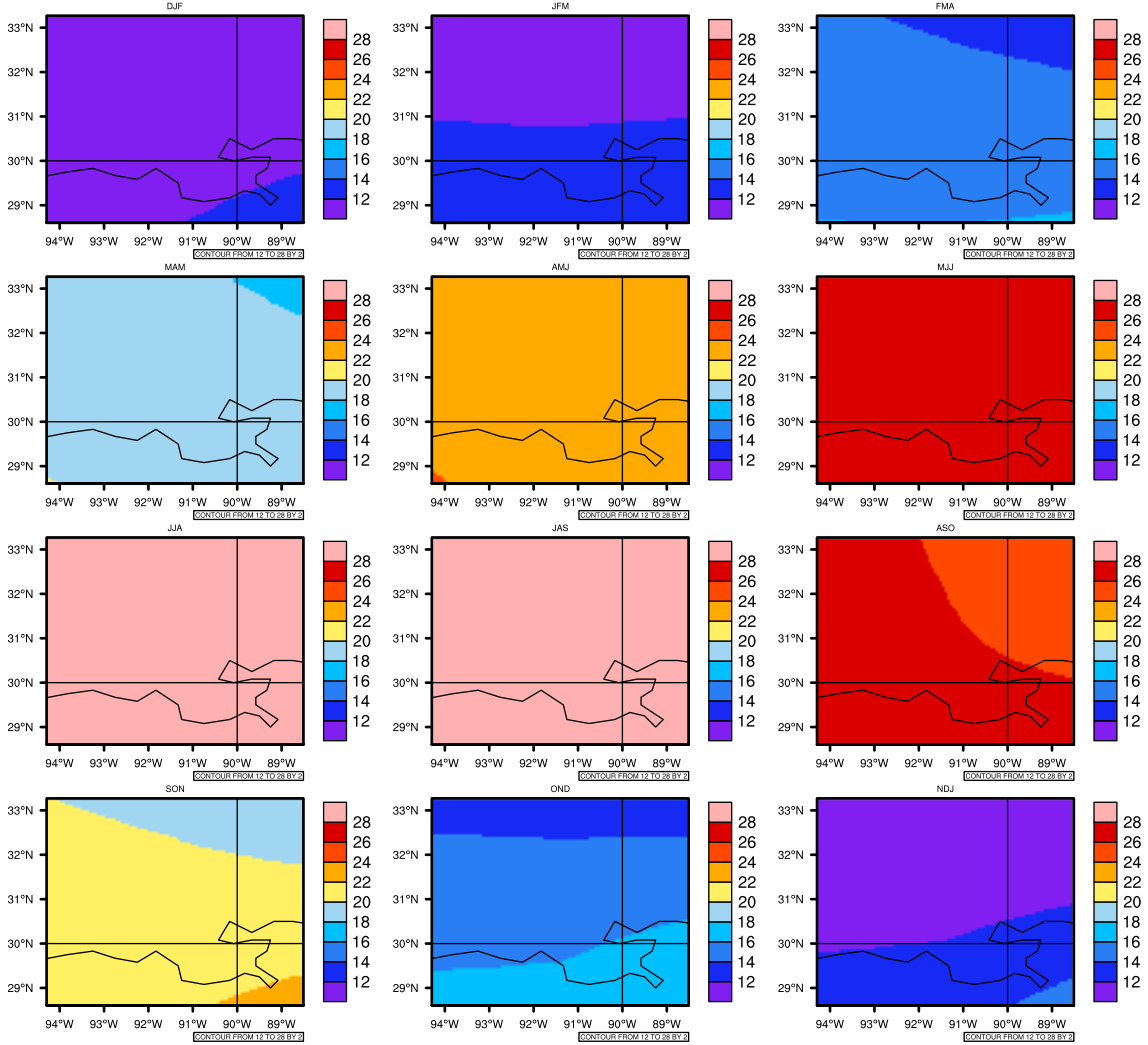

Seasonally Daily Averaget(c) In 2030-2039 GFDL-ESM2M RCP85 - Louisiana

AgrMetSoft (2020). Climate Maps. Available on:
<https://agrimetsoft.com/maps>

[Order a new map on <https://agrimetsoft.com/order>