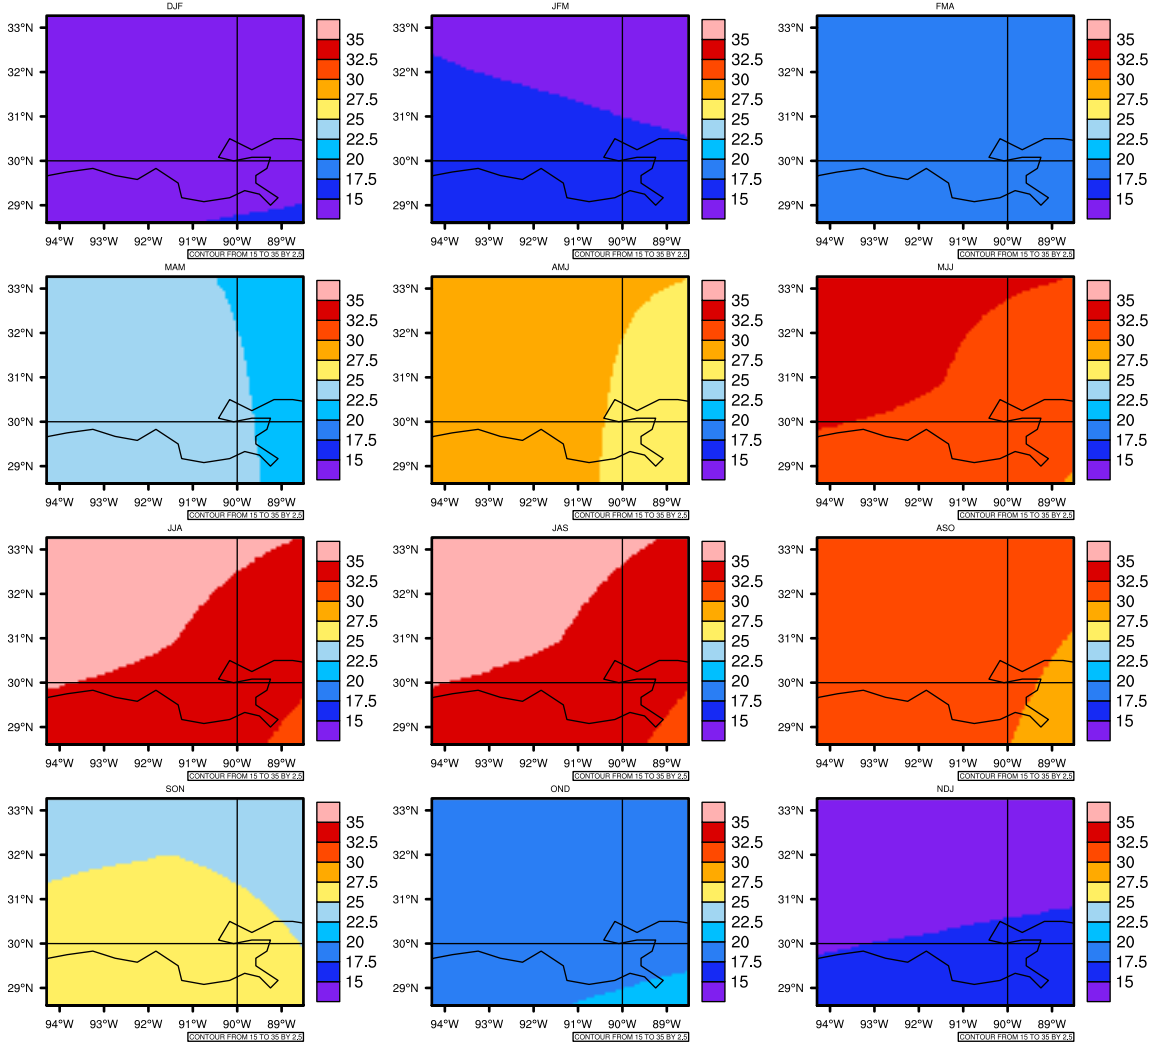

Seasonally Daily Averagetasmx(c) In 2060-2069 GFDL-ESM2M RCP45 - Louisiana

AgrMetSoft (2020). Climate Maps. Available on:
<https://agrimetsoft.com/maps>

Order a new map on <https://agrimetsoft.com/order>