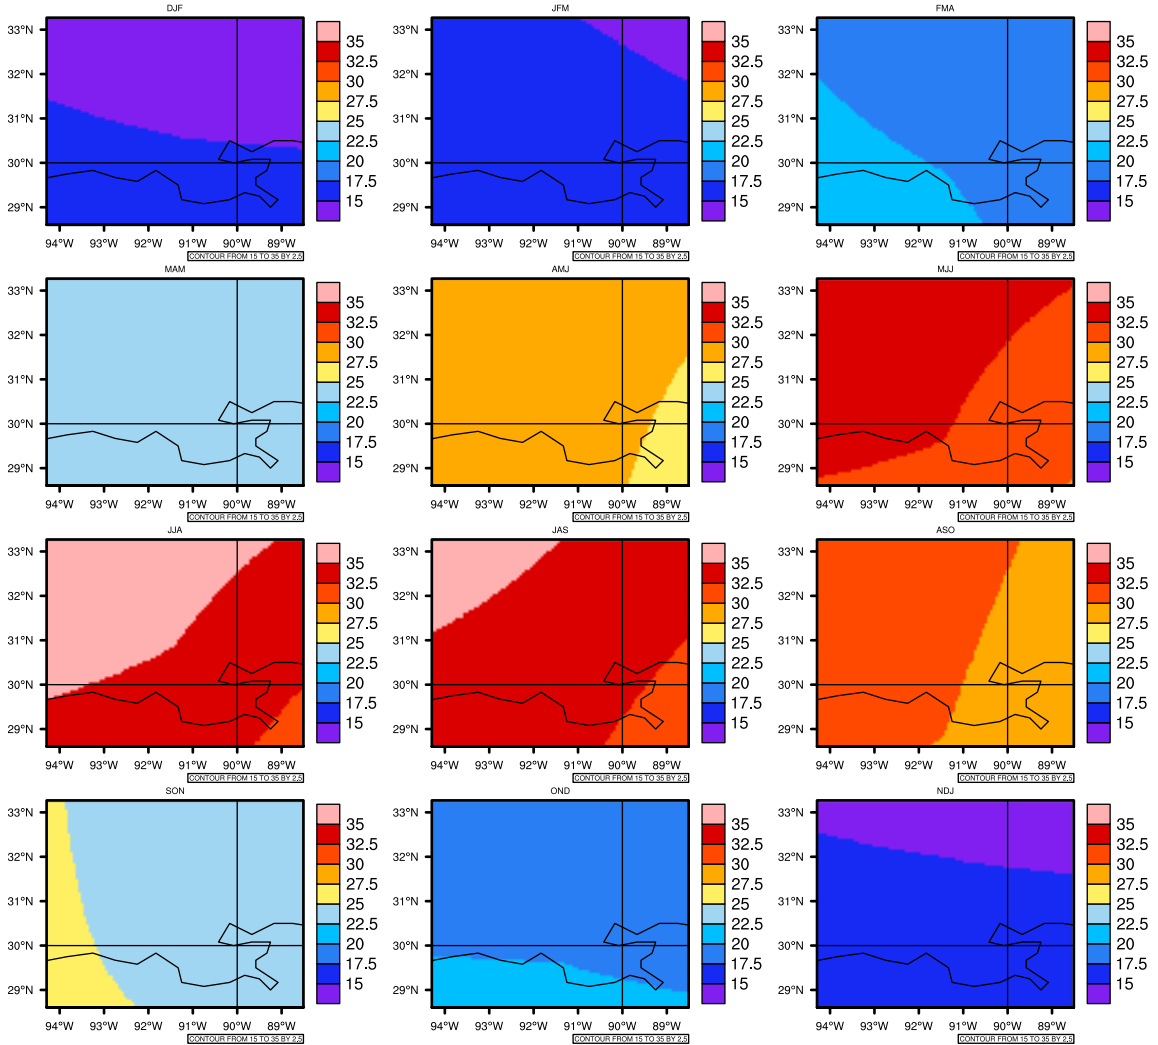

Seasonally Daily Averagetasmx(c) In 2080-2089 GFDL-ESM2M RCP45 - Louisiana

AgrMetSoft (2020). Climate Maps. Available on:
<https://agrimetsoft.com/maps>

Order a new map on <https://agrimetsoft.com/order>